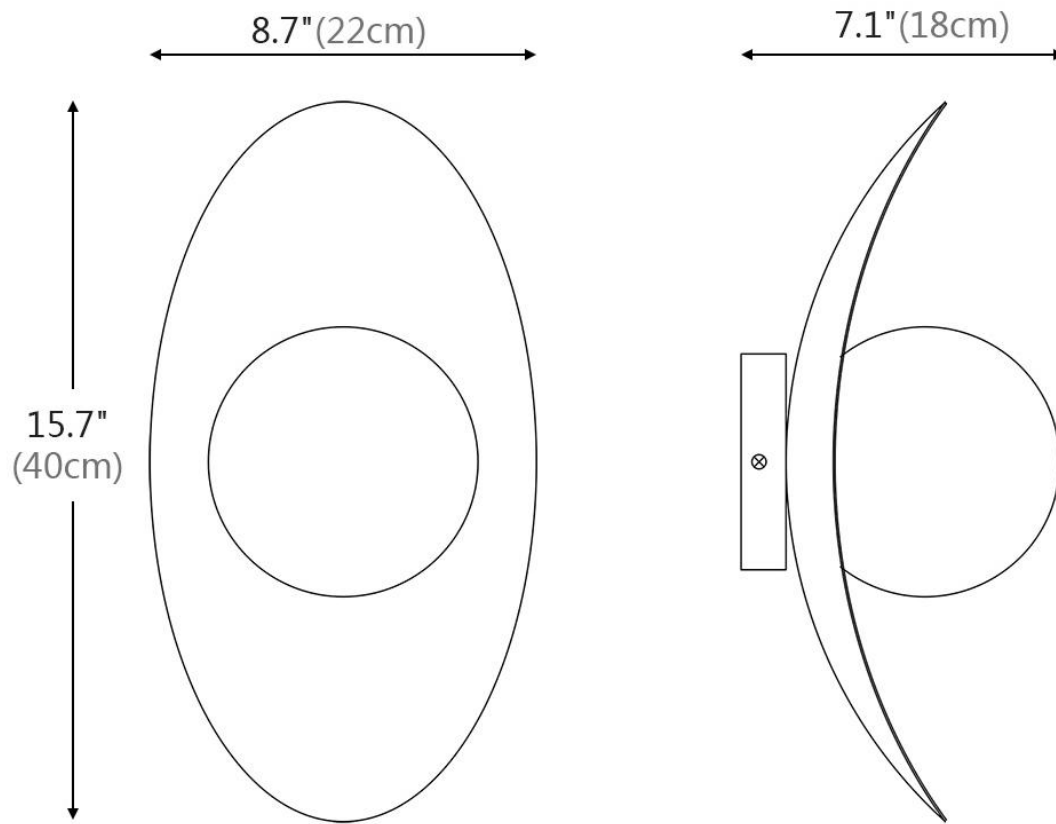

# SPECIFICATION SHEET

---

Shade Color	Milky White
Shade Material	Glass
Base Material	Metal
Base Finish	Brass
Light Source	G9
Power	5W/PC
Dimmable	No
Dimension	3.9"W x 2.5"D

## Technical Information

Luminous Flux	450LMS
Color Temperature	3000K
Color Rendering	80 CRI