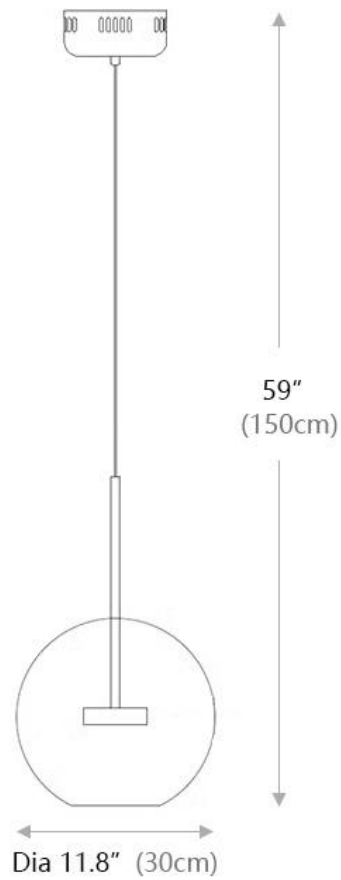

Metals available in 4 finish colors

Brushed Brass

Brushed Bronze

Blackened Brass

Brushed Nickel

SPECIFICATION SHEET

1 Bubble

SHADE COLOR	Transparent
SHADE MATERIAL	Glass
METAL MATERIAL	Aluminum
LIGHT SOURCE	Integrated LED
NUMBER OF BULB	1
WATTAGE	6W
DIMMABLE	Yes
OVERALL SIZE	11.8"D x 59"H
CANOPY SIZE	5.5"D x 2.7"H

Technical Information+

LUMINOUS FLUX	312LMS
L AMP COLOR	3000K
COLOR RENDERING	80 CRI

SPECIFICATION SHEET

4 Bubble

SHADE COLOR	Transparent
SHADE MATERIAL	Glass
METAL MATERIAL	Aluminum
LIGHT SOURCE	Integrated LED
NUMBER OF BULB	1
WATTAGE	6W
DIMMABLE	Yes
OVERALL SIZE	19.7"D x 59"H
CANOPY SIZE	5.5"D x 2.7"H

Technical Information+

LUMINOUS FLUX	312LMS
L AMP COLOR	3000K
COLOR RENDERING	80 CRI

SPECIFICATION SHEET

6 Bubble

SHADE COLOR	Transparent
SHADE MATERIAL	Glass
METAL MATERIAL	Aluminum
LIGHT SOURCE	Integrated LED
NUMBER OF BULB	1
WATTAGE	6W
DIMMABLE	Yes
OVERALL SIZE	19.7"D x 59"H
CANOPY SIZE	5.5"D x 2.7"H

Technical Information+

LUMINOUS FLUX	312LMS
L AMP COLOR	3000K
COLOR RENDERING	80 CRI

SPECIFICATION SHEET

SHADE COLOR	Transparent
SHADE MATERIAL	Glass
METAL MATERIAL	Aluminum
LIGHT SOURCE	Integrated LED
NUMBER OF BULB	3
WATTAGE	18W
DIMMABLE	Yes
OVERALL SIZE	30.9"W x 59"H
CANOPY SIZE	23.6"D x 1.7"H