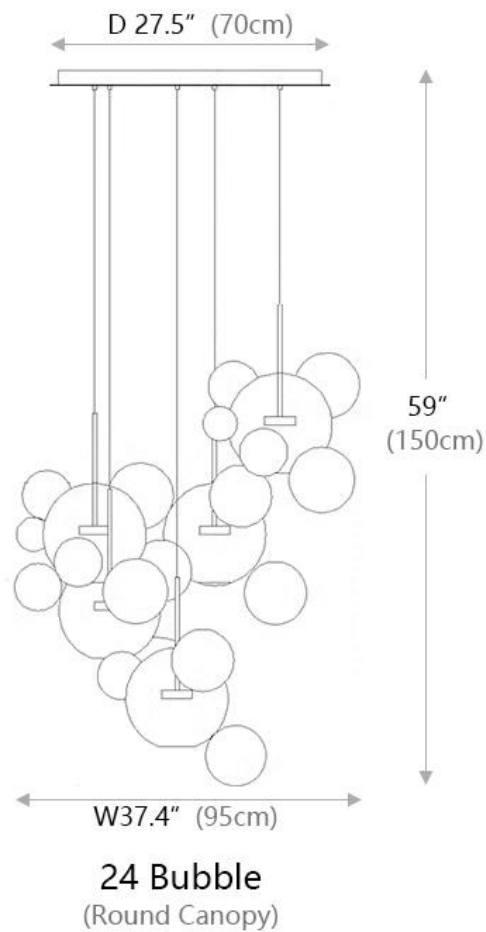

Technical Information+

LUMINOUS FLUX	312LMS
L AMP COLOR	3000K
COLOR RENDERING	80 CRI

SPECIFICATION SHEET

SHADE COLOR	Transparent
SHADE MATERIAL	Glass
METAL MATERIAL	Aluminum
LIGHT SOURCE	Integrated LED
NUMBER OF BULB	3
WATTAGE	18W
DIMMABLE	Yes
OVERALL SIZE	30.9"W x 59"H
CANOPY SIZE	23.6"D x 1.7"H

Technical Information+

LUMINOUS FLUX	930LMS
L AMP COLOR	3000K
COLOR RENDERING	80 CRI

SPECIFICATION SHEET

SHADE COLOR	Transparent
SHADE MATERIAL	Glass
METAL MATERIAL	Aluminum
LIGHT SOURCE	Integrated LED
NUMBER OF BULB	3
WATTAGE	18W
DIMMABLE	Yes
OVERALL SIZE	43.3"W x 59"H
CANOPY SIZE	35.4"L x 7.1"W x 1.7"H

Technical Information+

LUMINOUS FLUX	930LMS
L AMP COLOR	3000K
COLOR RENDERING	80 CRI

SPECIFICATION SHEET

SHADE COLOR	Transparent
SHADE MATERIAL	Glass
METAL MATERIAL	Aluminum
LIGHT SOURCE	Integrated LED
NUMBER OF BULB	5
WATTAGE	30W
DIMMABLE	Yes
OVERALL SIZE	37.4"W x 59"H
CANOPY SIZE	27.5"D x 1.7"H

Technical Information+

LUMINOUS FLUX	1260LMS
L AMP COLOR	3000K
COLOR RENDERING	80 CRI

SPECIFICATION SHEET

SHADE COLOR	Transparent
SHADE MATERIAL	Glass
METAL MATERIAL	Aluminum
LIGHT SOURCE	Integrated LED
NUMBER OF BULB	5
WATTAGE	30W
DIMMABLE	Yes
OVERALL SIZE	37.4"W x 59"H
CANOPY SIZE	47.2"L x 7.1"W x 1.7"H