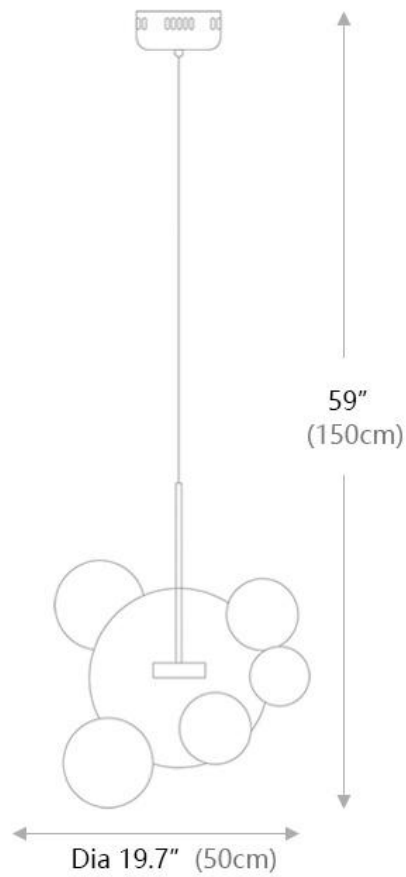

Metals available in 4 finish colors

Brushed Brass

Brushed Bronze

Blackened Brass

Brushed Nickel

SPECIFICATION SHEET

1 Bubble

SHADE COLOR	Transparent
SHADE MATERIAL	Glass
METAL MATERIAL	Aluminum
LIGHT SOURCE	Integrated LED
NUMBER OF BULB	1
WATTAGE	6W
DIMMABLE	Yes
OVERALL SIZE	11.8"D x 59"H
CANOPY SIZE	5.5"D x 2.7"H

Technical Information+

LUMINOUS FLUX	312LMS
L AMP COLOR	3000K
COLOR RENDERING	80 CRI

SPECIFICATION SHEET

4 Bubble

SHADE COLOR	Transparent
SHADE MATERIAL	Glass
METAL MATERIAL	Aluminum
LIGHT SOURCE	Integrated LED
NUMBER OF BULB	1
WATTAGE	6W
DIMMABLE	Yes
OVERALL SIZE	19.7"D x 59"H
CANOPY SIZE	5.5"D x 2.7"H

Technical Information+

LUMINOUS FLUX	312LMS
L AMP COLOR	3000K
COLOR RENDERING	80 CRI

SPECIFICATION SHEET

6 Bubble

SHADE COLOR	Transparent
SHADE MATERIAL	Glass
METAL MATERIAL	Aluminum
LIGHT SOURCE	Integrated LED
NUMBER OF BULB	1
WATTAGE	6W
DIMMABLE	Yes
OVERALL SIZE	19.7"D x 59"H
CANOPY SIZE	5.5"D x 2.7"H

Technical Information+

LUMINOUS FLUX	312LMS
L AMP COLOR	3000K
COLOR RENDERING	80 CRI

SPECIFICATION SHEET

SHADE COLOR	Transparent
SHADE MATERIAL	Glass
METAL MATERIAL	Aluminum
LIGHT SOURCE	Integrated LED
NUMBER OF BULB	3
WATTAGE	18W
DIMMABLE	Yes
OVERALL SIZE	30.9"W x 59"H
CANOPY SIZE	23.6"D x 1.7"H