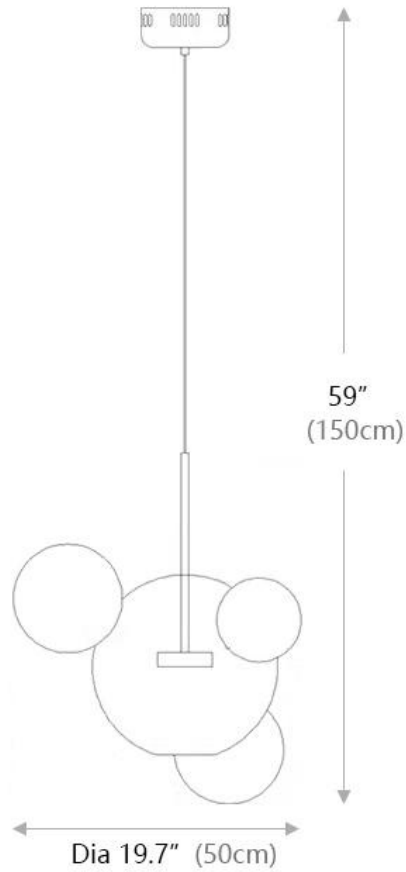

Metals available in 4 finish colors

Brushed Brass

Brushed Bronze

Blackened Brass

Brushed Nickel

SPECIFICATION SHEET

1 Bubble

SHADE COLOR	Transparent
SHADE MATERIAL	Glass
METAL MATERIAL	Aluminum
LIGHT SOURCE	Integrated LED
NUMBER OF BULB	1
WATTAGE	6W
DIMMABLE	Yes
OVERALL SIZE	11.8"D x 59"H
CANOPY SIZE	5.5"D x 2.7"H

Technical Information+

LUMINOUS FLUX	312LMS
L AMP COLOR	3000K
COLOR RENDERING	80 CRI

SPECIFICATION SHEET

4 Bubble

SHADE COLOR	Transparent
SHADE MATERIAL	Glass
METAL MATERIAL	Aluminum
LIGHT SOURCE	Integrated LED
NUMBER OF BULB	1
WATTAGE	6W
DIMMABLE	Yes
OVERALL SIZE	19.7"D x 59"H
CANOPY SIZE	5.5"D x 2.7"H

Technical Information+

LUMINOUS FLUX	312LMS
L AMP COLOR	3000K
COLOR RENDERING	80 CRI

SPECIFICATION SHEET

6 Bubble

SHADE COLOR	Transparent
SHADE MATERIAL	Glass
METAL MATERIAL	Aluminum
LIGHT SOURCE	Integrated LED
NUMBER OF BULB	1
WATTAGE	6W
DIMMABLE	Yes
OVERALL SIZE	19.7"D x 59"H
CANOPY SIZE	5.5"D x 2.7"H

Technical Information+

LUMINOUS FLUX	930LMS
L AMP COLOR	3000K
COLOR RENDERING	80 CRI

SPECIFICATION SHEET

SHADE COLOR	Transparent
SHADE MATERIAL	Glass
METAL MATERIAL	Aluminum
LIGHT SOURCE	Integrated LED
NUMBER OF BULB	3
WATTAGE	18W
DIMMABLE	Yes
OVERALL SIZE	43.3"W x 59"H
CANOPY SIZE	35.4"L x 7.1"W x 1.7"H