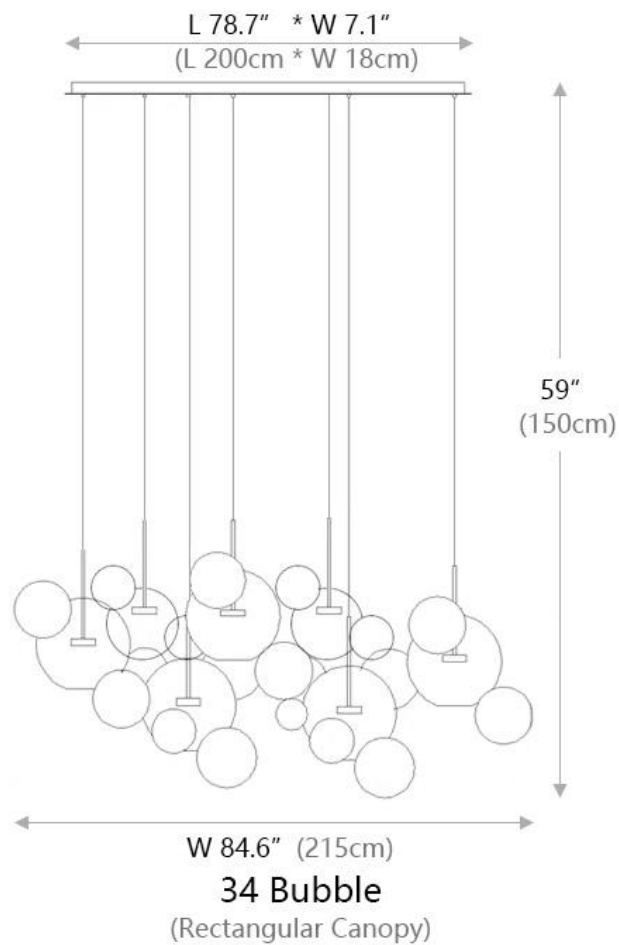

Technical Information+

LUMINOUS FLUX	930LMS
L AMP COLOR	3000K
COLOR RENDERING	80 CRI

SPECIFICATION SHEET

SHADE COLOR	Transparent
SHADE MATERIAL	Glass
METAL MATERIAL	Aluminum
LIGHT SOURCE	Integrated LED
NUMBER OF BULB	3
WATTAGE	18W
DIMMABLE	Yes
OVERALL SIZE	43.3"W x 59"H
CANOPY SIZE	35.4"L x 7.1"W x 1.7"H

Technical Information+

LUMINOUS FLUX	930LMS
L AMP COLOR	3000K
COLOR RENDERING	80 CRI

SPECIFICATION SHEET

SHADE COLOR	Transparent
SHADE MATERIAL	Glass
METAL MATERIAL	Aluminum
LIGHT SOURCE	Integrated LED
NUMBER OF BULB	5
WATTAGE	30W
DIMMABLE	Yes
OVERALL SIZE	37.4"W x 59"H
CANOPY SIZE	27.5"D x 1.7"H

Technical Information+

LUMINOUS FLUX	1260LMS
L AMP COLOR	3000K
COLOR RENDERING	80 CRI

SPECIFICATION SHEET

SHADE COLOR	Transparent
SHADE MATERIAL	Glass
METAL MATERIAL	Aluminum
LIGHT SOURCE	Integrated LED
NUMBER OF BULB	5
WATTAGE	30W
DIMMABLE	Yes
OVERALL SIZE	37.4"W x 59"H
CANOPY SIZE	47.2"L x 7.1"W x 1.7"H

Technical Information+

LUMINOUS FLUX	1260LMS
L AMP COLOR	3000K
COLOR RENDERING	80 CRI

SPECIFICATION SHEET

SHADE COLOR	Transparent
SHADE MATERIAL	Glass
METAL MATERIAL	Aluminum
LIGHT SOURCE	Integrated LED
NUMBER OF BULB	7
WATTAGE	42W
DIMMABLE	Yes
OVERALL SIZE	84.6"W x 59"H
CANOPY SIZE	78.7"L x 7.1"Wx1.7"H