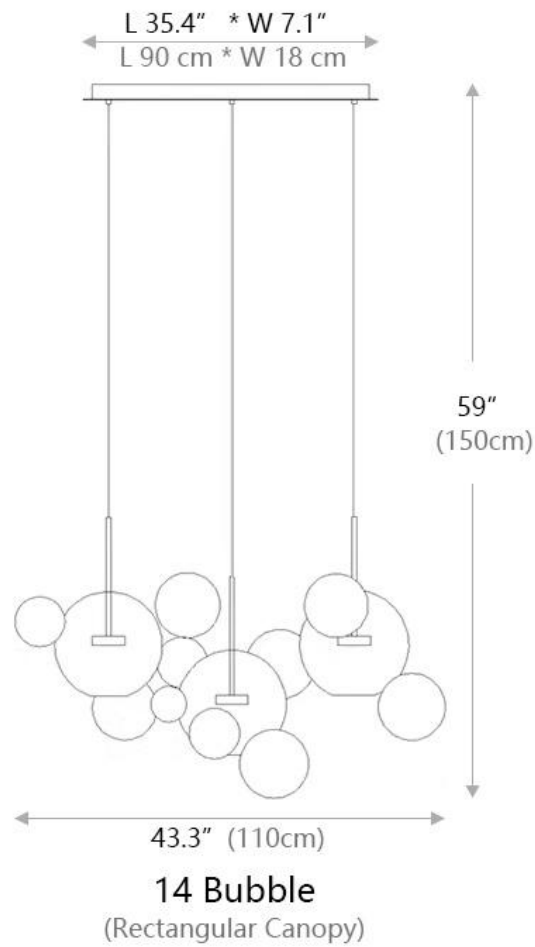

Technical Information+

LUMINOUS FLUX	312LMS
L AMP COLOR	3000K
COLOR RENDERING	80 CRI

SPECIFICATION SHEET

6 Bubble

SHADE COLOR	Transparent
SHADE MATERIAL	Glass
METAL MATERIAL	Aluminum
LIGHT SOURCE	Integrated LED
NUMBER OF BULB	1
WATTAGE	6W
DIMMABLE	Yes
OVERALL SIZE	19.7"D x 59"H
CANOPY SIZE	5.5"D x 2.7"H

Technical Information+

LUMINOUS FLUX	312LMS
L AMP COLOR	3000K
COLOR RENDERING	80 CRI

SPECIFICATION SHEET

SHADE COLOR	Transparent
SHADE MATERIAL	Glass
METAL MATERIAL	Aluminum
LIGHT SOURCE	Integrated LED
NUMBER OF BULB	3
WATTAGE	18W
DIMMABLE	Yes
OVERALL SIZE	30.9"W x 59"H
CANOPY SIZE	23.6"D x 1.7"H

Technical Information+

LUMINOUS FLUX	930LMS
L AMP COLOR	3000K
COLOR RENDERING	80 CRI

SPECIFICATION SHEET

SHADE COLOR	Transparent
SHADE MATERIAL	Glass
METAL MATERIAL	Aluminum
LIGHT SOURCE	Integrated LED
NUMBER OF BULB	3
WATTAGE	18W
DIMMABLE	Yes
OVERALL SIZE	43.3"W x 59"H
CANOPY SIZE	35.4"L x 7.1"W x 1.7"H

Technical Information+

LUMINOUS FLUX	930LMS
L AMP COLOR	3000K
COLOR RENDERING	80 CRI

SPECIFICATION SHEET

SHADE COLOR	Transparent
SHADE MATERIAL	Glass
METAL MATERIAL	Aluminum
LIGHT SOURCE	Integrated LED
NUMBER OF BULB	5
WATTAGE	30W
DIMMABLE	Yes
OVERALL SIZE	37.4"W x 59"H
CANOPY SIZE	27.5"D x 1.7"H