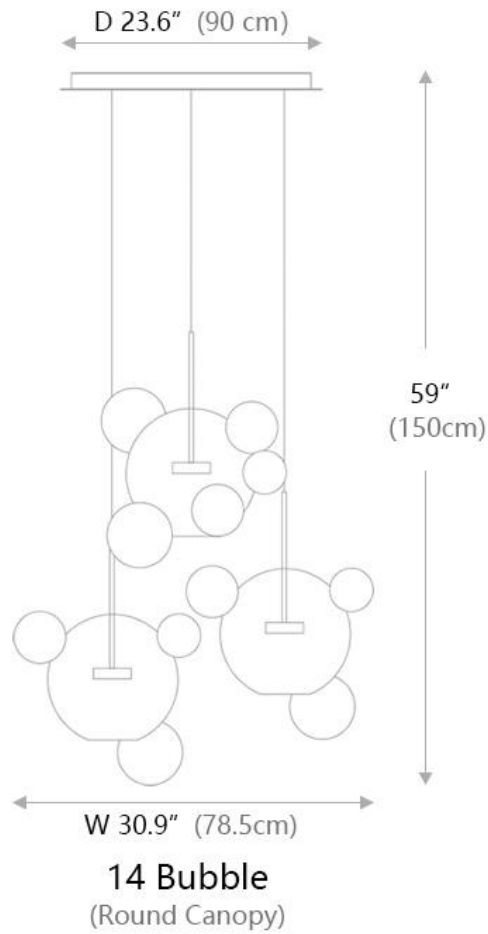

Technical Information+

LUMINOUS FLUX	312LMS
L AMP COLOR	3000K
COLOR RENDERING	80 CRI

SPECIFICATION SHEET

4 Bubble

SHADE COLOR	Transparent
SHADE MATERIAL	Glass
METAL MATERIAL	Aluminum
LIGHT SOURCE	Integrated LED
NUMBER OF BULB	1
WATTAGE	6W
DIMMABLE	Yes
OVERALL SIZE	19.7"D x 59"H
CANOPY SIZE	5.5"D x 2.7"H

Technical Information+

LUMINOUS FLUX	312LMS
L AMP COLOR	3000K
COLOR RENDERING	80 CRI

SPECIFICATION SHEET

6 Bubble

SHADE COLOR	Transparent
SHADE MATERIAL	Glass
METAL MATERIAL	Aluminum
LIGHT SOURCE	Integrated LED
NUMBER OF BULB	1
WATTAGE	6W
DIMMABLE	Yes
OVERALL SIZE	19.7"D x 59"H
CANOPY SIZE	5.5"D x 2.7"H

Technical Information+

LUMINOUS FLUX	312LMS
L AMP COLOR	3000K
COLOR RENDERING	80 CRI

SPECIFICATION SHEET

SHADE COLOR	Transparent
SHADE MATERIAL	Glass
METAL MATERIAL	Aluminum
LIGHT SOURCE	Integrated LED
NUMBER OF BULB	3
WATTAGE	18W
DIMMABLE	Yes
OVERALL SIZE	30.9"W x 59"H
CANOPY SIZE	23.6"D x 1.7"H

Technical Information+

LUMINOUS FLUX	930LMS
L AMP COLOR	3000K
COLOR RENDERING	80 CRI

SPECIFICATION SHEET

SHADE COLOR	Transparent
SHADE MATERIAL	Glass
METAL MATERIAL	Aluminum
LIGHT SOURCE	Integrated LED
NUMBER OF BULB	3
WATTAGE	18W
DIMMABLE	Yes
OVERALL SIZE	43.3"W x 59"H
CANOPY SIZE	35.4"L x 7.1"W x 1.7"H