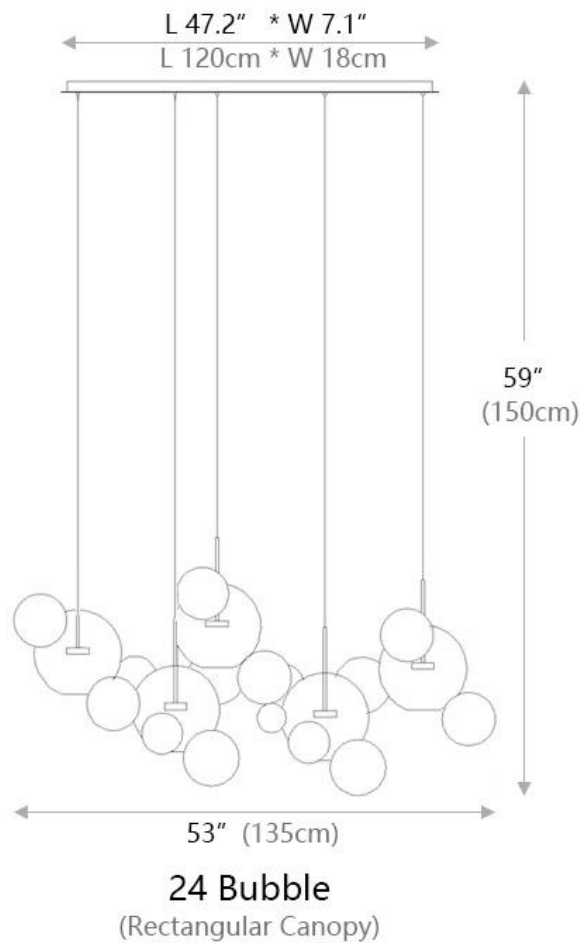

Technical Information+

LUMINOUS FLUX	930LMS
L AMP COLOR	3000K
COLOR RENDERING	80 CRI

SPECIFICATION SHEET

SHADE COLOR	Transparent
SHADE MATERIAL	Glass
METAL MATERIAL	Aluminum
LIGHT SOURCE	Integrated LED
NUMBER OF BULB	3
WATTAGE	18W
DIMMABLE	Yes
OVERALL SIZE	43.3"W x 59"H
CANOPY SIZE	35.4"L x 7.1"W x 1.7"H

Technical Information+

LUMINOUS FLUX	930LMS
L AMP COLOR	3000K
COLOR RENDERING	80 CRI

SPECIFICATION SHEET

SHADE COLOR	Transparent
SHADE MATERIAL	Glass
METAL MATERIAL	Aluminum
LIGHT SOURCE	Integrated LED
NUMBER OF BULB	5
WATTAGE	30W
DIMMABLE	Yes
OVERALL SIZE	37.4"W x 59"H
CANOPY SIZE	27.5"D x 1.7"H

Technical Information+

LUMINOUS FLUX	1260LMS
L AMP COLOR	3000K
COLOR RENDERING	80 CRI

SPECIFICATION SHEET

SHADE COLOR	Transparent
SHADE MATERIAL	Glass
METAL MATERIAL	Aluminum
LIGHT SOURCE	Integrated LED
NUMBER OF BULB	5
WATTAGE	30W
DIMMABLE	Yes
OVERALL SIZE	37.4"W x 59"H
CANOPY SIZE	47.2"L x 7.1"W x 1.7"H

Technical Information+

LUMINOUS FLUX	1260LMS
L AMP COLOR	3000K
COLOR RENDERING	80 CRI

SPECIFICATION SHEET

SHADE COLOR	Transparent
SHADE MATERIAL	Glass
METAL MATERIAL	Aluminum
LIGHT SOURCE	Integrated LED
NUMBER OF BULB	7
WATTAGE	42W
DIMMABLE	Yes
OVERALL SIZE	84.6"W x 59"H
CANOPY SIZE	78.7"L x 7.1"Wx1.7"H