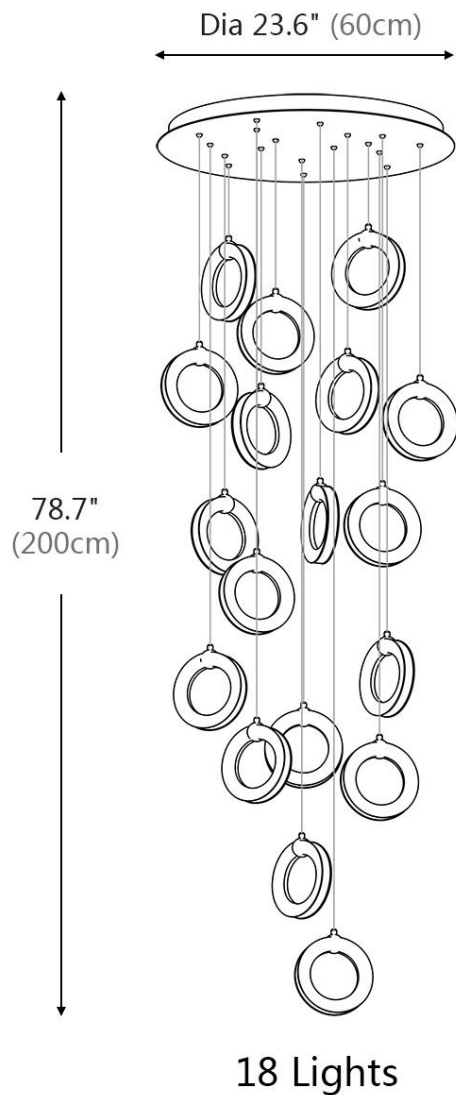

SPECIFICATION SHEET

SHADE COLOR	Glossy Black
SHADE MATERIAL	Aluminum
CANOPY MATERIAL	Stainless Steel
CANOPY FINISH	Matte Black
LIGHT SOURCE	LED Strip
WATTAGE	3W/PC
DIMMER	Low Voltage Electronic
DIMENSIONS	15.7"D x 47"H

Technical Information+

LUMINOUS FLUX	1900LMS
L AMP COLOR	3000K
COLOR RENDERING	80 CRI

SPECIFICATION SHEET

SHADE COLOR	Glossy Black
SHADE MATERIAL	Aluminum
CANOPY MATERIAL	Stainless Steel
CANOPY FINISH	Matte Black
LIGHT SOURCE	LED Strip
WATTAGE	3W/PC
DIMMER	Low Voltage Electronic
DIMENSIONS	17.7"D x 63"H

Technical Information+

LUMINOUS FLUX	2800LMS
L AMP COLOR	3000K
COLOR RENDERING	80 CRI

SPECIFICATION SHEET

SHADE COLOR	Glossy Black
SHADE MATERIAL	Aluminum
CANOPY MATERIAL	Stainless Steel
CANOPY FINISH	Matte Black
LIGHT SOURCE	LED Strip
WATTAGE	3W/PC
DIMMER	Low Voltage Electronic
DIMENSIONS	23.6"D x 78.7"H

Technical Information+

LUMINOUS FLUX	4300LMS
L AMP COLOR	3000K
COLOR RENDERING	80 CRI

SPECIFICATION SHEET

SHADE COLOR	Glossy Black
SHADE MATERIAL	Aluminum
CANOPY MATERIAL	Stainless Steel
CANOPY FINISH	Matte Black
LIGHT SOURCE	LED Strip
WATTAGE	3W/PC
DIMMER	Low Voltage Electronic
DIMENSIONS	25.6"D x 98.4"H