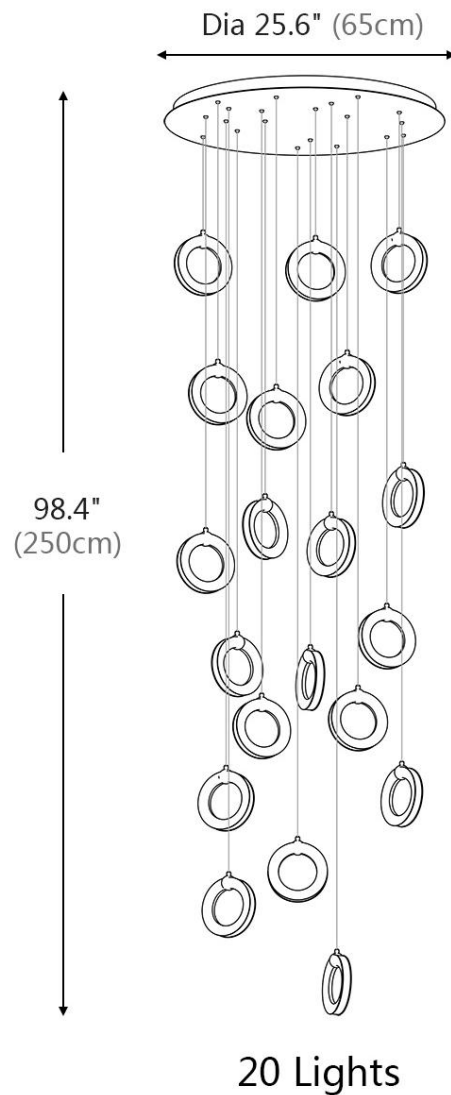

SPECIFICATION SHEET

SHADE COLOR	Glossy Black
SHADE MATERIAL	Aluminum
CANOPY MATERIAL	Stainless Steel
CANOPY FINISH	Matte Black
LIGHT SOURCE	LED Strip
WATTAGE	3W/PC
DIMMER	Low Voltage Electronic
DIMENSIONS	15.7"D x 47"H

Technical Information+

LUMINOUS FLUX	1900LMS
L AMP COLOR	3000K
COLOR RENDERING	80 CRI

SPECIFICATION SHEET

SHADE COLOR	Glossy Black
SHADE MATERIAL	Aluminum
CANOPY MATERIAL	Stainless Steel
CANOPY FINISH	Matte Black
LIGHT SOURCE	LED Strip
WATTAGE	3W/PC
DIMMER	Low Voltage Electronic
DIMENSIONS	17.7"D x 63"H

Technical Information+

LUMINOUS FLUX	2800LMS
L AMP COLOR	3000K
COLOR RENDERING	80 CRI

SPECIFICATION SHEET

SHADE COLOR	Glossy Black
SHADE MATERIAL	Aluminum
CANOPY MATERIAL	Stainless Steel
CANOPY FINISH	Matte Black
LIGHT SOURCE	LED Strip
WATTAGE	3W/PC
DIMMER	Low Voltage Electronic
DIMENSIONS	23.6"D x 78.7"H

Technical Information+

LUMINOUS FLUX	4300LMS
L AMP COLOR	3000K
COLOR RENDERING	80 CRI

SPECIFICATION SHEET

SHADE COLOR	Glossy Black
SHADE MATERIAL	Aluminum
CANOPY MATERIAL	Stainless Steel
CANOPY FINISH	Matte Black
LIGHT SOURCE	LED Strip
WATTAGE	3W/PC
DIMMER	Low Voltage Electronic
DIMENSIONS	25.6"D x 98.4"H