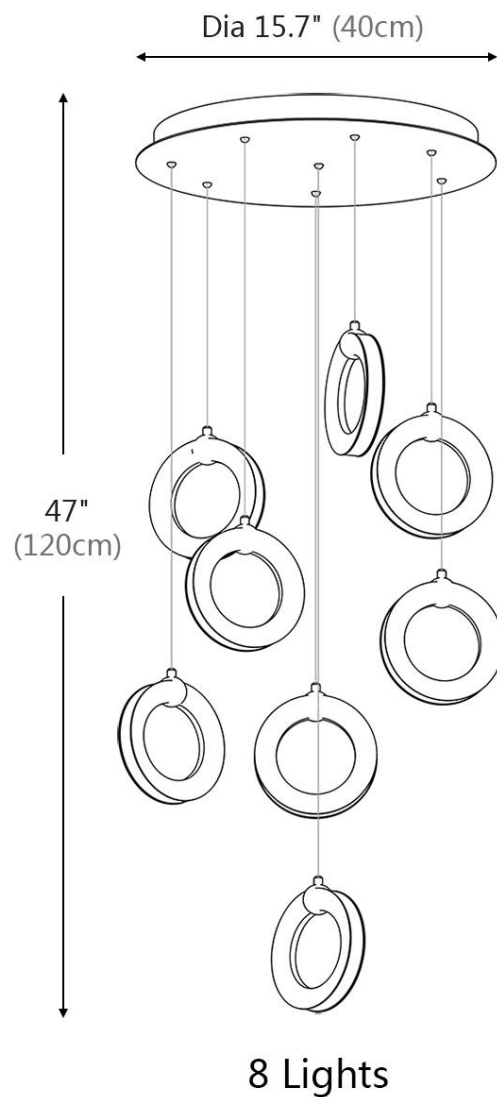

SPECIFICATION SHEET

SHADE COLOR	Glossy Black
SHADE MATERIAL	Aluminum
CANOPY MATERIAL	Stainless Steel
CANOPY FINISH	Matte Black
LIGHT SOURCE	LED Strip
WATTAGE	3W/PC
DIMMER	Low Voltage Electronic
DIMENSIONS	15.7"D x 47"H

Technical Information+

LUMINOUS FLUX	1900LMS
L AMP COLOR	3000K
COLOR RENDERING	80 CRI

SPECIFICATION SHEET

SHADE COLOR	Glossy Black
SHADE MATERIAL	Aluminum
CANOPY MATERIAL	Stainless Steel
CANOPY FINISH	Matte Black
LIGHT SOURCE	LED Strip
WATTAGE	3W/PC
DIMMER	Low Voltage Electronic
DIMENSIONS	17.7"D x 63"H

Technical Information+

LUMINOUS FLUX	2800LMS
L AMP COLOR	3000K
COLOR RENDERING	80 CRI

SPECIFICATION SHEET

SHADE COLOR	Glossy Black
SHADE MATERIAL	Aluminum
CANOPY MATERIAL	Stainless Steel
CANOPY FINISH	Matte Black
LIGHT SOURCE	LED Strip
WATTAGE	3W/PC
DIMMER	Low Voltage Electronic
DIMENSIONS	23.6"D x 78.7"H

Technical Information+

LUMINOUS FLUX	5760LMS
L AMP COLOR	3000K
COLOR RENDERING	80 CRI

SPECIFICATION SHEET

36 Lights

SHADE COLOR	Glossy Black
SHADE MATERIAL	Aluminum
CANOPY MATERIAL	Stainless Steel
CANOPY FINISH	Matte Black
LIGHT SOURCE	LED Strip
WATTAGE	3W/PC
DIMMER	Low Voltage Electronic
DIMENSIONS	35.4"D x 13.1' H