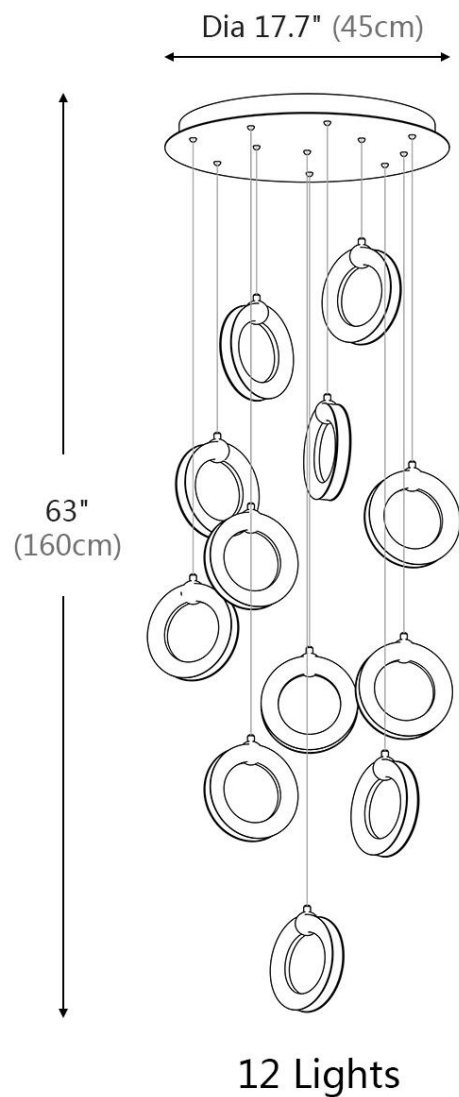

SPECIFICATION SHEET

SHADE COLOR	Glossy Black
SHADE MATERIAL	Aluminum
CANOPY MATERIAL	Stainless Steel
CANOPY FINISH	Matte Black
LIGHT SOURCE	LED Strip
WATTAGE	3W/PC
DIMMER	Low Voltage Electronic
DIMENSIONS	15.7"D x 47"H

Technical Information+

LUMINOUS FLUX	1900LMS
L AMP COLOR	3000K
COLOR RENDERING	80 CRI

SPECIFICATION SHEET

SHADE COLOR	Glossy Black
SHADE MATERIAL	Aluminum
CANOPY MATERIAL	Stainless Steel
CANOPY FINISH	Matte Black
LIGHT SOURCE	LED Strip
WATTAGE	3W/PC
DIMMER	Low Voltage Electronic
DIMENSIONS	17.7"D x 63"H

Technical Information+

LUMINOUS FLUX	2800LMS
L AMP COLOR	3000K
COLOR RENDERING	80 CRI

SPECIFICATION SHEET

SHADE COLOR	Glossy Black
SHADE MATERIAL	Aluminum
CANOPY MATERIAL	Stainless Steel
CANOPY FINISH	Matte Black
LIGHT SOURCE	LED Strip
WATTAGE	3W/PC
DIMMER	Low Voltage Electronic
DIMENSIONS	23.6"D x 78.7"H

Technical Information+

LUMINOUS FLUX	5760LMS
L AMP COLOR	3000K
COLOR RENDERING	80 CRI

SPECIFICATION SHEET

36 Lights

SHADE COLOR	Glossy Black
SHADE MATERIAL	Aluminum
CANOPY MATERIAL	Stainless Steel
CANOPY FINISH	Matte Black
LIGHT SOURCE	LED Strip
WATTAGE	3W/PC
DIMMER	Low Voltage Electronic
DIMENSIONS	35.4"D x 13.1' H