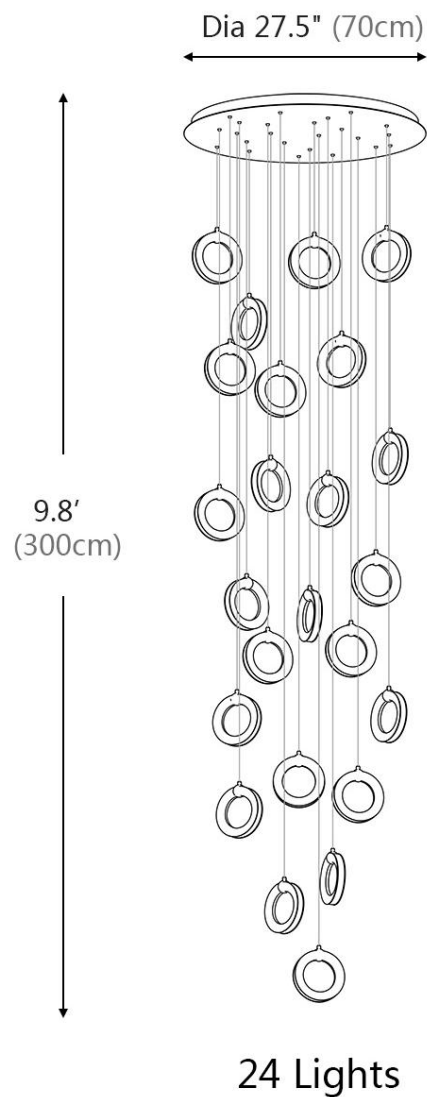

Technical Information+

LUMINOUS FLUX	1900LMS
L AMP COLOR	3000K
COLOR RENDERING	80 CRI

SPECIFICATION SHEET

SHADE COLOR	Glossy Black
SHADE MATERIAL	Aluminum
CANOPY MATERIAL	Stainless Steel
CANOPY FINISH	Matte Black
LIGHT SOURCE	LED Strip
WATTAGE	3W/PC
DIMMER	Low Voltage Electronic
DIMENSIONS	17.7"D x 63"H

Technical Information+

LUMINOUS FLUX	2800LMS
L AMP COLOR	3000K
COLOR RENDERING	80 CRI

SPECIFICATION SHEET

SHADE COLOR	Glossy Black
SHADE MATERIAL	Aluminum
CANOPY MATERIAL	Stainless Steel
CANOPY FINISH	Matte Black
LIGHT SOURCE	LED Strip
WATTAGE	3W/PC
DIMMER	Low Voltage Electronic
DIMENSIONS	23.6"D x 78.7"H

Technical Information+

LUMINOUS FLUX	4300LMS
L AMP COLOR	3000K
COLOR RENDERING	80 CRI

SPECIFICATION SHEET

SHADE COLOR	Glossy Black
SHADE MATERIAL	Aluminum
CANOPY MATERIAL	Stainless Steel
CANOPY FINISH	Matte Black
LIGHT SOURCE	LED Strip
WATTAGE	3W/PC
DIMMER	Low Voltage Electronic
DIMENSIONS	25.6"D x 98.4"H

Technical Information+

LUMINOUS FLUX	4800LMS
L AMP COLOR	3000K
COLOR RENDERING	80 CRI

SPECIFICATION SHEET

SHADE COLOR	Glossy Black
SHADE MATERIAL	Aluminum
CANOPY MATERIAL	Stainless Steel
CANOPY FINISH	Matte Black
LIGHT SOURCE	LED Strip
WATTAGE	3W/PC
DIMMER	Low Voltage Electronic
DIMENSIONS	27.5"D x 9.8'H