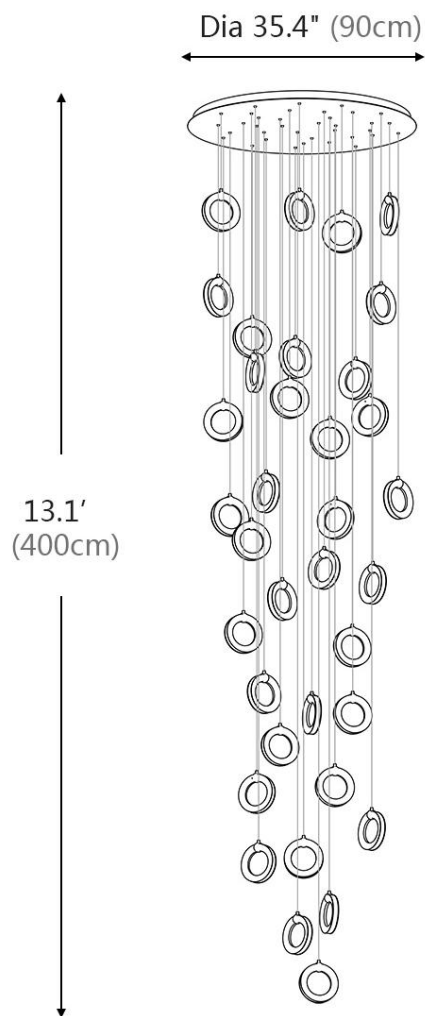

SPECIFICATION SHEET

36 Lights

SHADE COLOR	Glossy Black
SHADE MATERIAL	Aluminum
CANOPY MATERIAL	Stainless Steel
CANOPY FINISH	Matte Black
LIGHT SOURCE	LED Strip
WATTAGE	3W/PC
DIMMER	Low Voltage Electronic
DIMENSIONS	35.4"D x 13.1' H

Technical Information+

LUMINOUS FLUX	8600LMS
L AMP COLOR	3000K
COLOR RENDERING	80 CRI