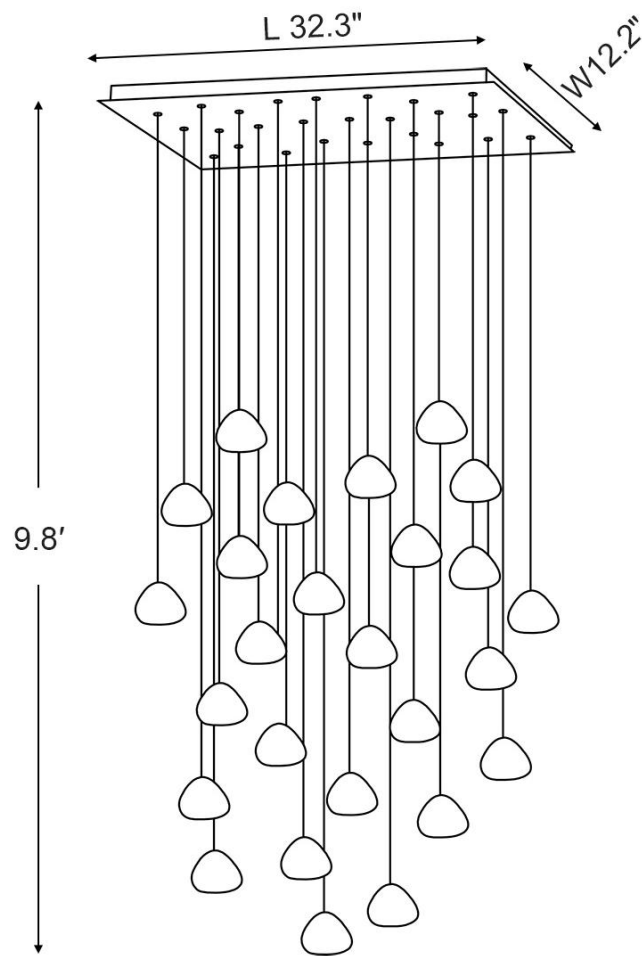

SPECIFICATION SHEET

12 Lights

SHADE COLOR	Transparent
SHADE MATERIAL	Crystal
Canopy MATERIAL	Stainless Steels
CANOPY FINISH	Chrome
LIGHT SOURCE	G4
WATTAGE	2W/PC
DIMMER	Low Voltage Electronic
DIMENSIONS	15.7"D x 59"H

Technical Information+

LUMINOUS FLUX	3600LMS
L AMP COLOR	3000K
COLOR RENDERING	80 CRI

SPECIFICATION SHEET

20 Lights

SHADE COLOR	Transparent
SHADE MATERIAL	Crystal
Canopy MATERIAL	Stainless Steels
CANOPY FINISH	Chrome
LIGHT SOURCE	G4
WATTAGE	2W/PC
DIMMER	Low Voltage Electronic
DIMENSIONS	19.6"D x 98.4"H

Technical Information+

LUMINOUS FLUX	4000LMS
L AMP COLOR	3000K
COLOR RENDERING	80 CRI

SPECIFICATION SHEET

26 Lights

SHADE COLOR	Transparent
SHADE MATERIAL	Crystal
Canopy MATERIAL	Stainless Steels
CANOPY FINISH	Chrome
LIGHT SOURCE	G4
WATTAGE	2W/PC
DIMMER	Low Voltage Electronic
DIMENSIONS	23.6"D x 9.8'H

Technical Information+

LUMINOUS FLUX	5200LMS
L AMP COLOR	3000K
COLOR RENDERING	80 CRI

SPECIFICATION SHEET

26 Lights (Rectangular)

SHADE COLOR	Transparent
SHADE MATERIAL	Crystal
Canopy MATERIAL	Stainless Steels
CANOPY FINISH	Chrome
LIGHT SOURCE	G4
WATTAGE	2W/PC
DIMMER	Low Voltage Electronic
DIMENSIONS	32.3"L x 12.2"W x 9.8'H