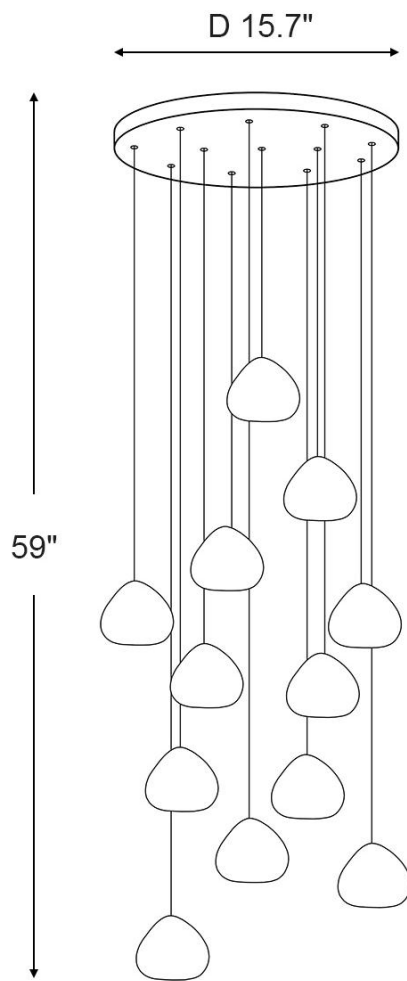

SPECIFICATION SHEET

This cherry crystal chandelier has a stainless-steel canopy in a regular chrome color, which can also be customized in gold or black. The length of the hanging wire and the number of crystal pendants can be customized according to the height of the floor. It is suitable for placement in the living room, dining room, and staircase. In addition, it can adjust the brightness to meet your different needs. The transparent crystals refract light, adding a touch of elegance and charm to any space. It is not only a functional lighting fixture but also a decorative centerpiece. With its durable construction and aesthetic appeal, it is a lasting investment in your home decor.

SPECIFICATION SHEET

12 Lights

SHADE COLOR	Transparent
SHADE MATERIAL	Crystal
Canopy MATERIAL	Stainless Steels
CANOPY FINISH	Chrome
LIGHT SOURCE	G4
WATTAGE	2W/PC
DIMMER	Low Voltage Electronic
DIMENSIONS	15.7"D x 59"H

Technical Information+

LUMINOUS FLUX	3000LMS
L AMP COLOR	3000K
COLOR RENDERING	80 CRI

SPECIFICATION SHEET

18 Lights

SHADE COLOR	Transparent
SHADE MATERIAL	Crystal
Canopy MATERIAL	Stainless Steels
CANOPY FINISH	Chrome
LIGHT SOURCE	G4
WATTAGE	2W/PC
DIMMER	Low Voltage Electronic
DIMENSIONS	19.6"D x 70.8"H

Technical Information+

LUMINOUS FLUX	3600LMS
L AMP COLOR	3000K
COLOR RENDERING	80 CRI

SPECIFICATION SHEET

20 Lights

SHADE COLOR	Transparent
SHADE MATERIAL	Crystal
Canopy MATERIAL	Stainless Steels
CANOPY FINISH	Chrome
LIGHT SOURCE	G4
WATTAGE	2W/PC
DIMMER	Low Voltage Electronic
DIMENSIONS	19.6"D x 98.4"H