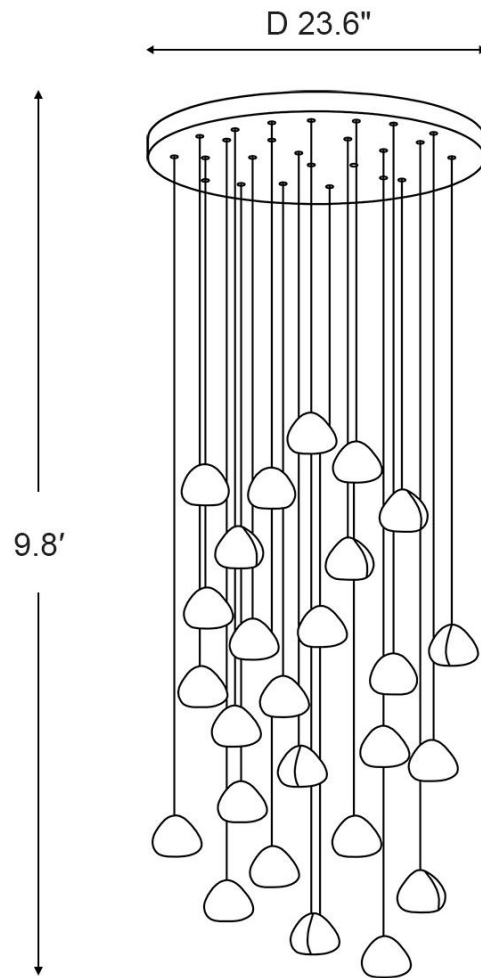

SPECIFICATION SHEET

12 Lights

SHADE COLOR	Transparent
SHADE MATERIAL	Crystal
Canopy MATERIAL	Stainless Steels
CANOPY FINISH	Chrome
LIGHT SOURCE	G4
WATTAGE	2W/PC
DIMMER	Low Voltage Electronic
DIMENSIONS	15.7"D x 59"H

Technical Information+

LUMINOUS FLUX	3000LMS
L AMP COLOR	3000K
COLOR RENDERING	80 CRI

SPECIFICATION SHEET

18 Lights

SHADE COLOR	Transparent
SHADE MATERIAL	Crystal
Canopy MATERIAL	Stainless Steels
CANOPY FINISH	Chrome
LIGHT SOURCE	G4
WATTAGE	2W/PC
DIMMER	Low Voltage Electronic
DIMENSIONS	19.6"D x 70.8"H

Technical Information+

LUMINOUS FLUX	3600LMS
L AMP COLOR	3000K
COLOR RENDERING	80 CRI

SPECIFICATION SHEET

20 Lights

SHADE COLOR	Transparent
SHADE MATERIAL	Crystal
Canopy MATERIAL	Stainless Steels
CANOPY FINISH	Chrome
LIGHT SOURCE	G4
WATTAGE	2W/PC
DIMMER	Low Voltage Electronic
DIMENSIONS	19.6"D x 98.4"H

Technical Information+

LUMINOUS FLUX	4000LMS
L AMP COLOR	3000K
COLOR RENDERING	80 CRI

SPECIFICATION SHEET

26 Lights

SHADE COLOR	Transparent
SHADE MATERIAL	Crystal
Canopy MATERIAL	Stainless Steels
CANOPY FINISH	Chrome
LIGHT SOURCE	G4
WATTAGE	2W/PC
DIMMER	Low Voltage Electronic
DIMENSIONS	23.6"D x 9.8'H