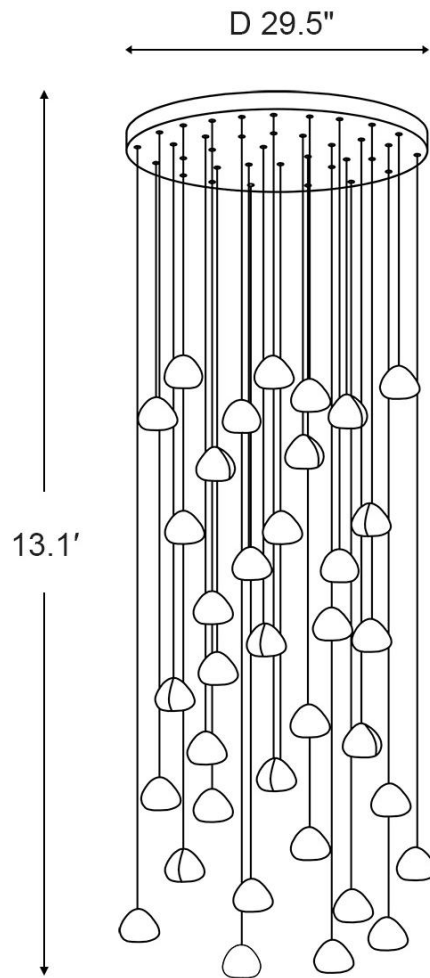

Technical Information+

LUMINOUS FLUX	3600LMS
L AMP COLOR	3000K
COLOR RENDERING	80 CRI

SPECIFICATION SHEET

20 Lights

SHADE COLOR	Transparent
SHADE MATERIAL	Crystal
Canopy MATERIAL	Stainless Steels
CANOPY FINISH	Chrome
LIGHT SOURCE	G4
WATTAGE	2W/PC
DIMMER	Low Voltage Electronic
DIMENSIONS	19.6"D x 98.4"H

Technical Information+

LUMINOUS FLUX	4000LMS
L AMP COLOR	3000K
COLOR RENDERING	80 CRI

SPECIFICATION SHEET

26 Lights

SHADE COLOR	Transparent
SHADE MATERIAL	Crystal
Canopy MATERIAL	Stainless Steels
CANOPY FINISH	Chrome
LIGHT SOURCE	G4
WATTAGE	2W/PC
DIMMER	Low Voltage Electronic
DIMENSIONS	23.6"D x 9.8'H

Technical Information+

LUMINOUS FLUX	5200LMS
L AMP COLOR	3000K
COLOR RENDERING	80 CRI

SPECIFICATION SHEET

26 Lights (Rectangular)

SHADE COLOR	Transparent
SHADE MATERIAL	Crystal
Canopy MATERIAL	Stainless Steels
CANOPY FINISH	Chrome
LIGHT SOURCE	G4
WATTAGE	2W/PC
DIMMER	Low Voltage Electronic
DIMENSIONS	32.3"L x 12.2"W x 9.8'H

Technical Information+

LUMINOUS FLUX	5200LMS
L AMP COLOR	3000K
COLOR RENDERING	80 CRI

SPECIFICATION SHEET

36 Lights

SHADE COLOR	Transparent
SHADE MATERIAL	Crystal
Canopy MATERIAL	Stainless Steels
CANOPY FINISH	Chrome
LIGHT SOURCE	G4
WATTAGE	2W/PC
DIMMER	Low Voltage Electronic
DIMENSIONS	29.5"D x 13.1'H