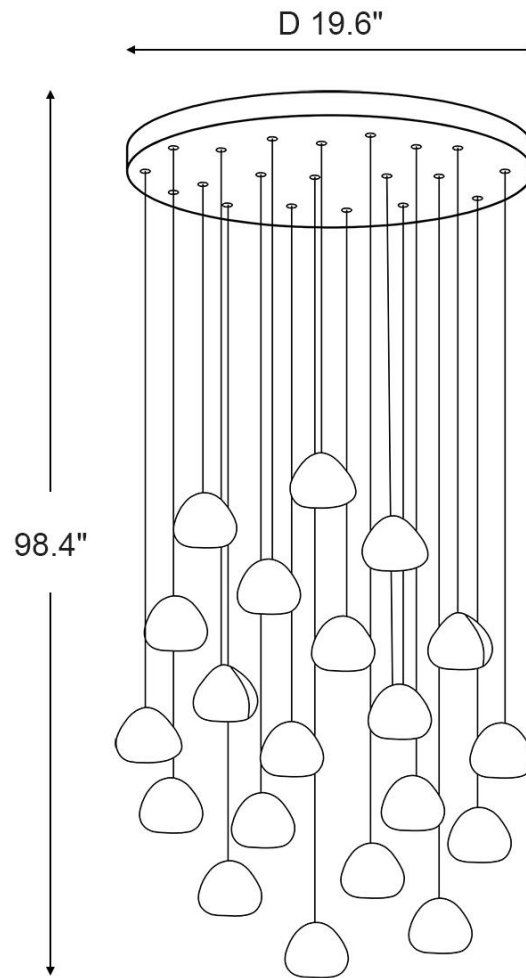

SPECIFICATION SHEET

12 Lights

SHADE COLOR	Transparent
SHADE MATERIAL	Crystal
Canopy MATERIAL	Stainless Steels
CANOPY FINISH	Chrome
LIGHT SOURCE	G4
WATTAGE	2W/PC
DIMMER	Low Voltage Electronic
DIMENSIONS	15.7"D x 59"H

Technical Information+

LUMINOUS FLUX	3000LMS
L AMP COLOR	3000K
COLOR RENDERING	80 CRI

SPECIFICATION SHEET

18 Lights

SHADE COLOR	Transparent
SHADE MATERIAL	Crystal
Canopy MATERIAL	Stainless Steels
CANOPY FINISH	Chrome
LIGHT SOURCE	G4
WATTAGE	2W/PC
DIMMER	Low Voltage Electronic
DIMENSIONS	19.6"D x 70.8"H

Technical Information+

LUMINOUS FLUX	3600LMS
L AMP COLOR	3000K
COLOR RENDERING	80 CRI

SPECIFICATION SHEET

20 Lights

SHADE COLOR	Transparent
SHADE MATERIAL	Crystal
Canopy MATERIAL	Stainless Steels
CANOPY FINISH	Chrome
LIGHT SOURCE	G4
WATTAGE	2W/PC
DIMMER	Low Voltage Electronic
DIMENSIONS	19.6"D x 98.4"H

Technical Information+

LUMINOUS FLUX	4000LMS
L AMP COLOR	3000K
COLOR RENDERING	80 CRI

SPECIFICATION SHEET

26 Lights

SHADE COLOR	Transparent
SHADE MATERIAL	Crystal
Canopy MATERIAL	Stainless Steels
CANOPY FINISH	Chrome
LIGHT SOURCE	G4
WATTAGE	2W/PC
DIMMER	Low Voltage Electronic
DIMENSIONS	23.6"D x 9.8'H