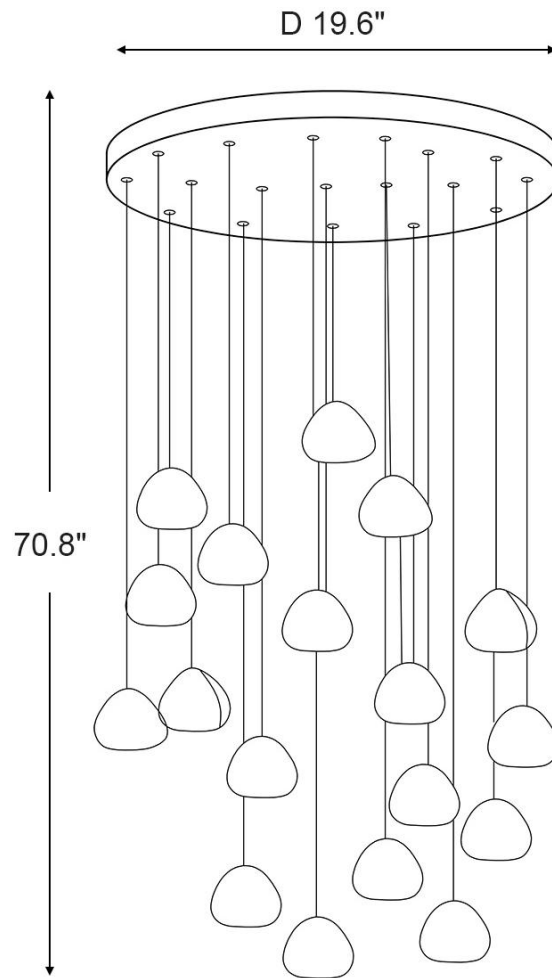

SPECIFICATION SHEET

This cherry crystal chandelier has a stainless-steel canopy in a regular chrome color, which can also be customized in gold or black. The length of the hanging wire and the number of crystal pendants can be customized according to the height of the floor. It is suitable for placement in the living room, dining room, and staircase. In addition, it can adjust the brightness to meet your different needs. The transparent crystals refract light, adding a touch of elegance and charm to any space. It is not only a functional lighting fixture but also a decorative centerpiece. With its durable construction and aesthetic appeal, it is a lasting investment in your home decor.

SPECIFICATION SHEET

12 Lights

SHADE COLOR	Transparent
SHADE MATERIAL	Crystal
Canopy MATERIAL	Stainless Steels
CANOPY FINISH	Chrome
LIGHT SOURCE	G4
WATTAGE	2W/PC
DIMMER	Low Voltage Electronic
DIMENSIONS	15.7"D x 59"H

Technical Information+

LUMINOUS FLUX	3000LMS
L AMP COLOR	3000K
COLOR RENDERING	80 CRI

SPECIFICATION SHEET

18 Lights

SHADE COLOR	Transparent
SHADE MATERIAL	Crystal
Canopy MATERIAL	Stainless Steels
CANOPY FINISH	Chrome
LIGHT SOURCE	G4
WATTAGE	2W/PC
DIMMER	Low Voltage Electronic
DIMENSIONS	19.6"D x 70.8"H

Technical Information+

LUMINOUS FLUX	3600LMS
L AMP COLOR	3000K
COLOR RENDERING	80 CRI

SPECIFICATION SHEET

20 Lights

SHADE COLOR	Transparent
SHADE MATERIAL	Crystal
Canopy MATERIAL	Stainless Steels
CANOPY FINISH	Chrome
LIGHT SOURCE	G4
WATTAGE	2W/PC
DIMMER	Low Voltage Electronic
DIMENSIONS	19.6"D x 98.4"H