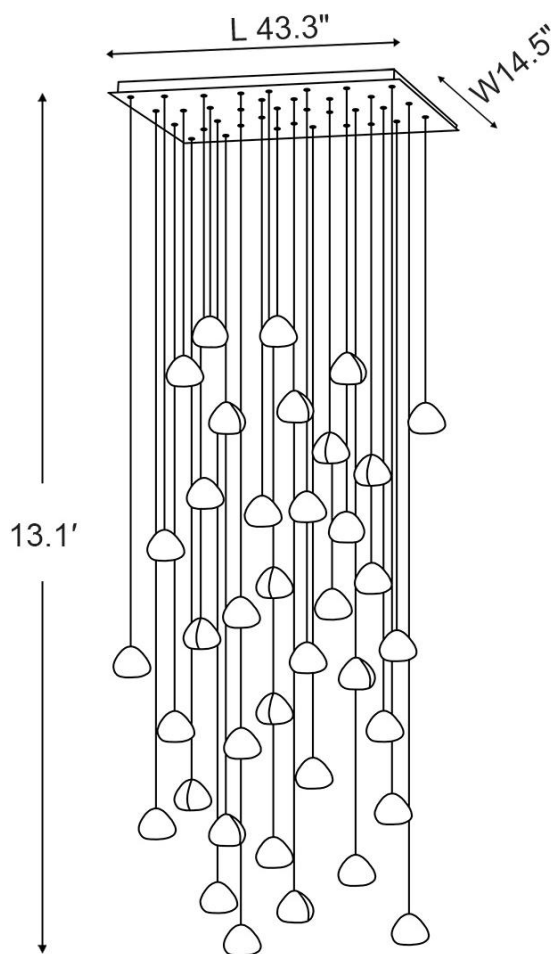

Technical Information+

LUMINOUS FLUX	4000LMS
L AMP COLOR	3000K
COLOR RENDERING	80 CRI

SPECIFICATION SHEET

26 Lights

SHADE COLOR	Transparent
SHADE MATERIAL	Crystal
Canopy MATERIAL	Stainless Steels
CANOPY FINISH	Chrome
LIGHT SOURCE	G4
WATTAGE	2W/PC
DIMMER	Low Voltage Electronic
DIMENSIONS	23.6"D x 9.8'H

Technical Information+

LUMINOUS FLUX	5200LMS
L AMP COLOR	3000K
COLOR RENDERING	80 CRI

SPECIFICATION SHEET

26 Lights (Rectangular)

SHADE COLOR	Transparent
SHADE MATERIAL	Crystal
Canopy MATERIAL	Stainless Steels
CANOPY FINISH	Chrome
LIGHT SOURCE	G4
WATTAGE	2W/PC
DIMMER	Low Voltage Electronic
DIMENSIONS	32.3"L x 12.2"W x 9.8'H

Technical Information+

LUMINOUS FLUX	5200LMS
L AMP COLOR	3000K
COLOR RENDERING	80 CRI

SPECIFICATION SHEET

36 Lights

SHADE COLOR	Transparent
SHADE MATERIAL	Crystal
Canopy MATERIAL	Stainless Steels
CANOPY FINISH	Chrome
LIGHT SOURCE	G4
WATTAGE	2W/PC
DIMMER	Low Voltage Electronic
DIMENSIONS	29.5"D x 13.1'H

Technical Information+

LUMINOUS FLUX	7200LMS
L AMP COLOR	3000K
COLOR RENDERING	80 CRI

SPECIFICATION SHEET

36 Lights (Rectangular)

SHADE COLOR	Transparent
SHADE MATERIAL	Crystal
Canopy MATERIAL	Stainless Steels
CANOPY FINISH	Chrome
LIGHT SOURCE	G4
WATTAGE	2W/PC
DIMMER	Low Voltage Electronic
DIMENSIONS	43.3"D x 14.5"W x 13.1'H