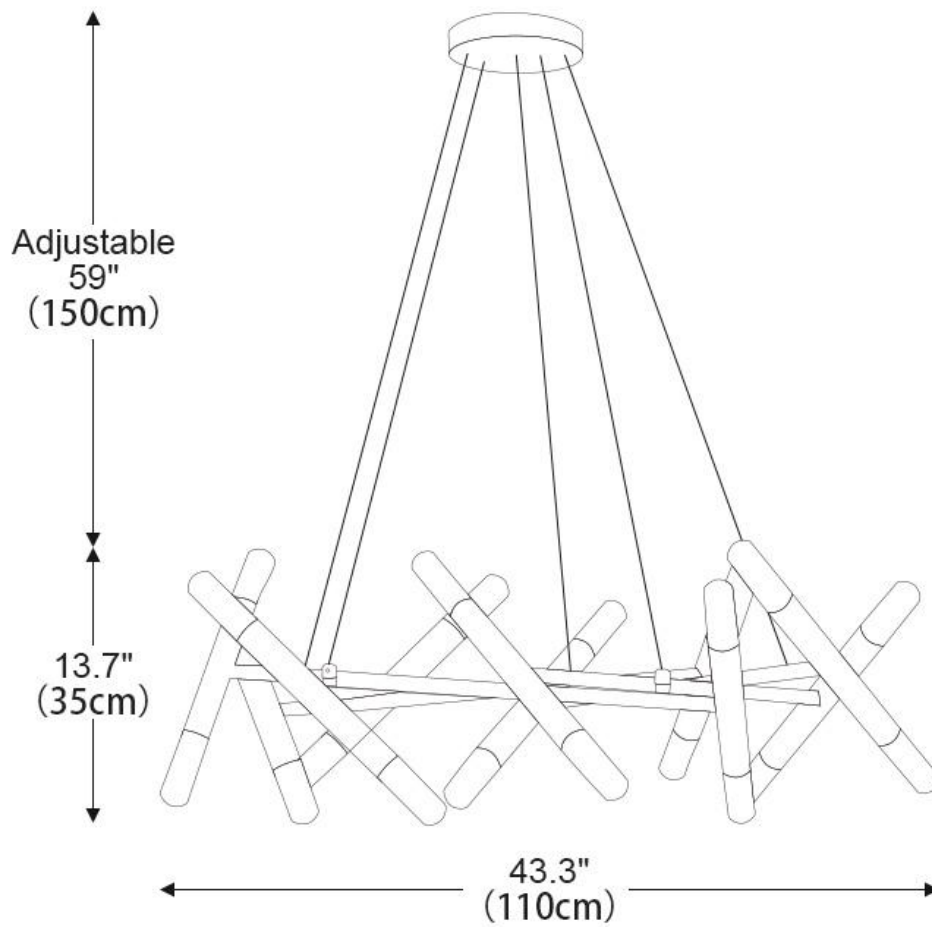

SPECIFICATION SHEET

SHADE COLOR	White
SHADE MATERIAL	Acrylic
PRIMARY MATERIAL	Brass
LIGHT SOURCE	G4
NUMBER OF BULB	20
WATTAGE	3W/PC
DIMMABLE	Yes
DIMENSIONS	43.3"D x 13.7"H

Technical Information+

LUMINOUS FLUX	4800LMS
L AMP COLOR	3000K
COLOR RENDERING	80 CRI