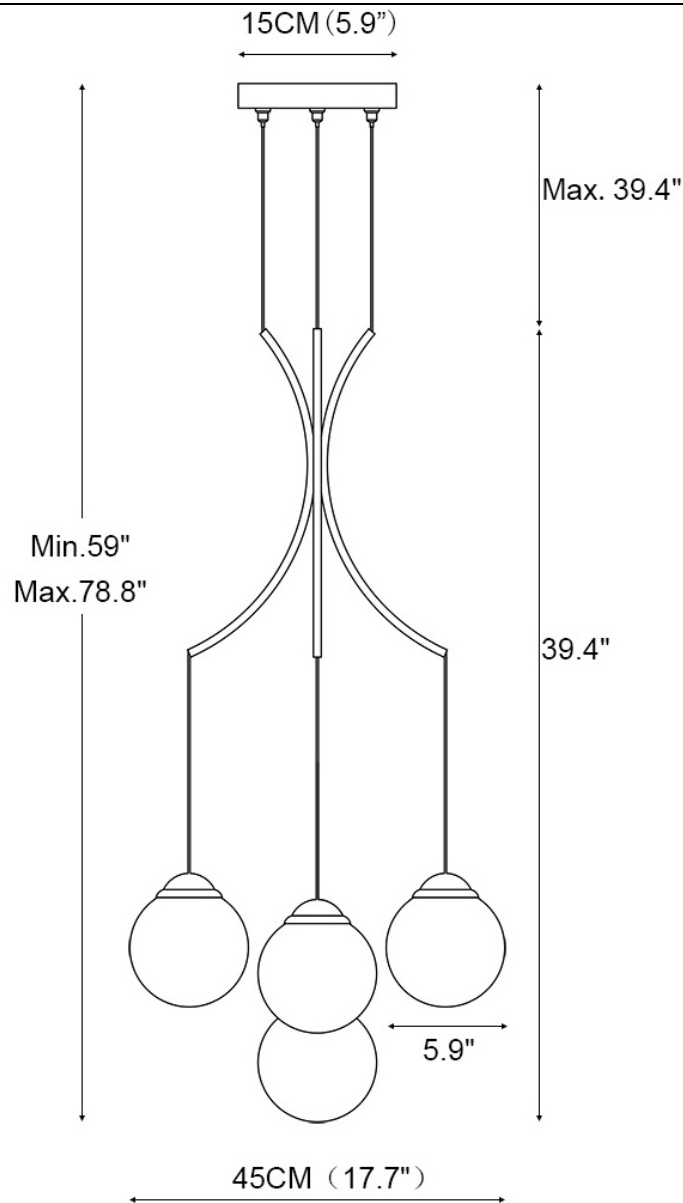

SPECIFICATION SHEET

Description

The room will be very modern and shiny with the pendant, perfectly decorating.

Opal glass globes suspended from canopy by black wire through the brass tube.

A bunches of glass globes hanging from single canopy, height adjustable.

Emitting an ample glow throughout a space, this fixture is an ideal focal point within modern décor.

Different color temperature will have different effects showing through opal globes.

Dimensions	W17.7" * H59"-78.8"
Primary Material	Brass
Finish	Brass Finish
Shade Material	Glass
Bulb Base	G9
Number of Bulb	4
Wattage Per Bulb	5W
Color Temperature	3000K (Warm Light)
Dimmable	Yes
Voltage	110/220V
Sloped Ceiling	Not Compatible
Power Source	Hardwired
Assembly Required	Yes
Product Warranty	2 Years