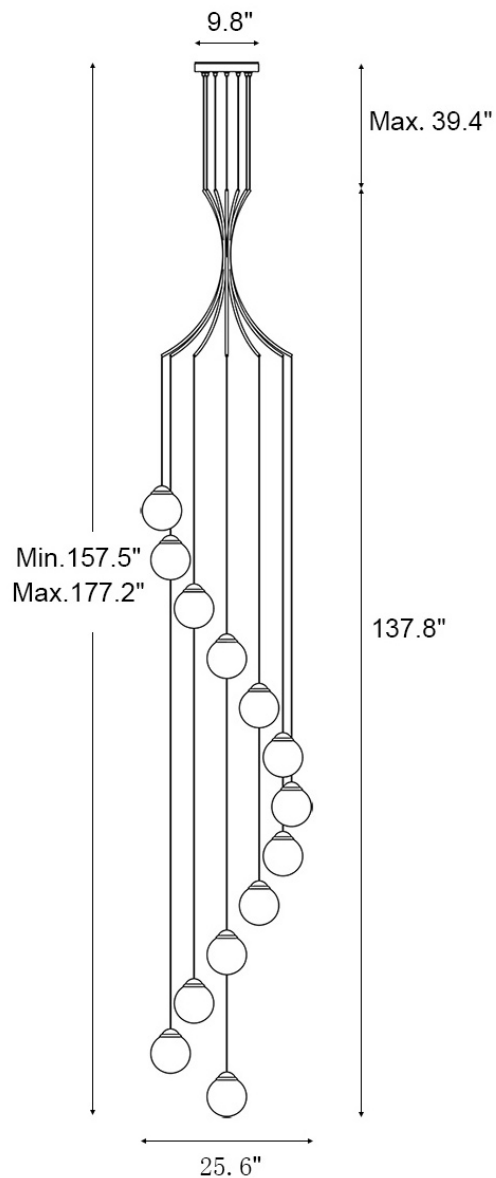

SPECIFICATION SHEET

Description

The room will be very modern and shiny with the pendant, perfectly decorating.

Opal glass globes suspended from canopy by black wire through the brass tube.

A bunches of glass globes hanging from single canopy, height adjustable.

Emitting an ample glow throughout a space, this fixture is an ideal focal point within modern décor.

Different color temperature will have different effects showing through opal globes.

Dimensions	W25.6" * H157.5"-177.2"
Primary Material	Brass
Finish	Brass Finish
Shade Material	Glass
Bulb Base	G9
Number of Bulb	13
Wattage Per Bulb	5W
Color Temperature	3000K (Warm Light)
Dimmable	Yes
Voltage	110/220V
Sloped Ceiling	Not Compatible
Power Source	Hardwired
Assembly Required	Yes
Product Warranty	2 Years