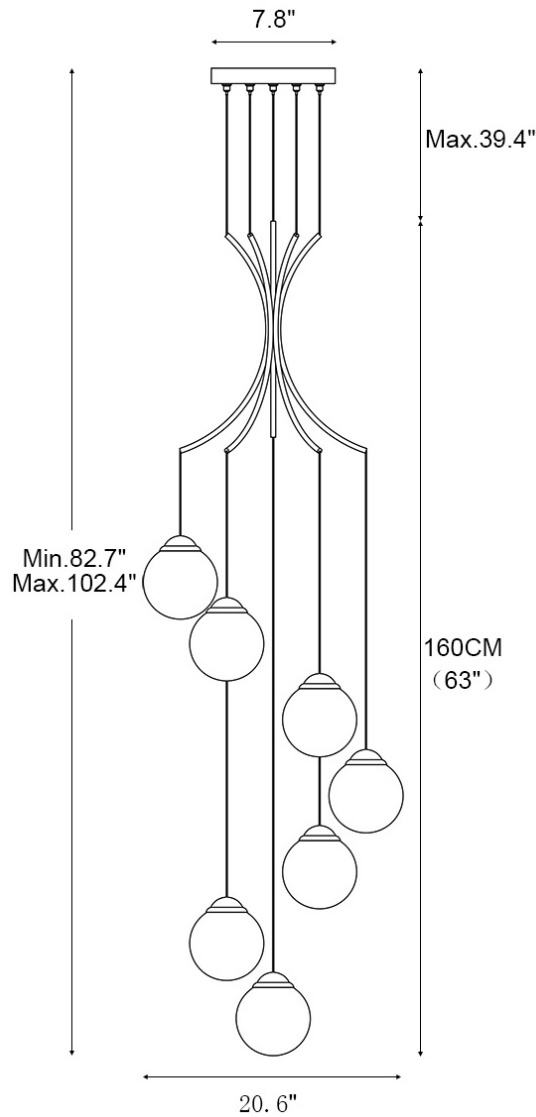

SPECIFICATION SHEET

Description

The room will be very modern and shiny with the pendant, perfectly decorating.

Opal glass globes suspended from canopy by black wire through the brass tube.

A bunches of glass globes hanging from single canopy, height adjustable.

Emitting an ample glow throughout a space, this fixture is an ideal focal point within modern décor.

Different color temperature will have different effects showing through opal globes.

Dimensions	W20.6" * H82.7"-102.4"
Primary Material	Brass
Finish	Brass Finish
Shade Material	Glass
Bulb Base	G9
Number of Bulb	7
Wattage Per Bulb	5W
Color Temperature	3000K (Warm Light)
Dimmable	Yes
Voltage	110/220V
Sloped Ceiling	Not Compatible
Power Source	Hardwired
Assembly Required	Yes
Product Warranty	2 Years