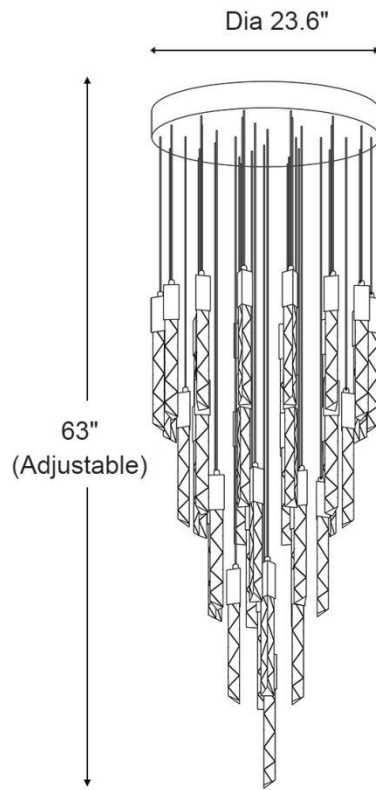

SPECIFICATION SHEET

36 Lights

Canopy Diameter	23.6in	Bulb Included	Yes	Voltage	110V/220V
Overall Height	63in	Number of Bulb	36	Driver Required	Yes
Wire Length	51 in	Wattage Per Bulb	3W	Power Source	Hardwired
Canopy Material	Stainless Steel	Total Power	108W	Sloped Ceiling	No
Lampshade Material	Stainless Steel+Crystal	Color Temperature	3000K	Assembly Required	Yes
Canopy Finish	Gold/Chrome	CRI(Ra)	>90CRI	Product Warranty	2 years
Light Source Type	LED Strip	Dimmable	Yes