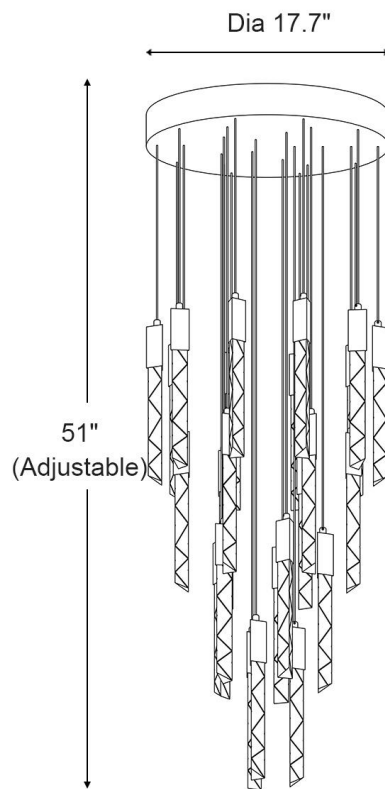

SPECIFICATION SHEET

24 Lights

Canopy Diameter	17.7in	Bulb Included	Yes	Voltage	110V/220V
Overall Height	51in	Number of Bulb	24	Driver Required	Yes
Wire Length	39.3 in	Wattage Per Bulb	3W	Power Source	Hardwired
Canopy Material	Stainless Steel	Total Power	72W	Sloped Ceiling	No
Lampshade Material	Stainless Steel+Crystal	Color Temperature	3000K	Assembly Required	Yes
Canopy Finish	Gold/Chrome	CRI(Ra)	>90CRI	Product Warranty	2 years
Light Source Type	LED Strip	Dimmable	Yes