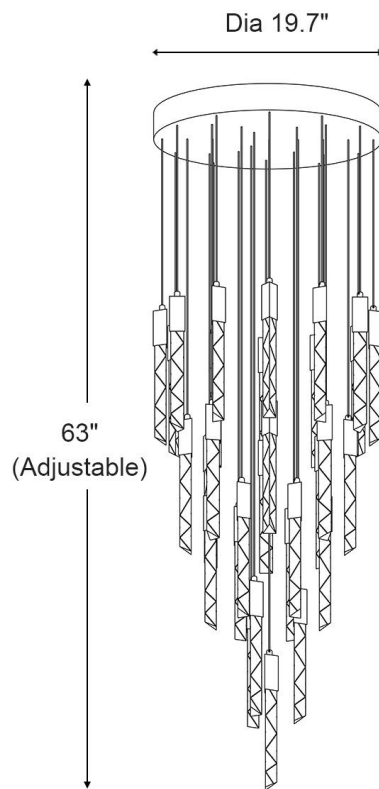

SPECIFICATION SHEET

30 Lights

Canopy Diameter	19.7in	Bulb Included	Yes	Voltage	110V/220V
Overall Height	63in	Number of Bulb	30	Driver Required	Yes
Wire Length	51 in	Wattage Per Bulb	3W	Power Source	Hardwired
Canopy Material	Stainless Steel	Total Power	90W	Sloped Ceiling	No
Lampshade Material	Stainless Steel+Crystal	Color Temperature	3000K	Assembly Required	Yes
Canopy Finish	Gold/Chrome	CRI(Ra)	>90CRI	Product Warranty	2 years
Light Source Type	LED Strip	Dimmable	Yes