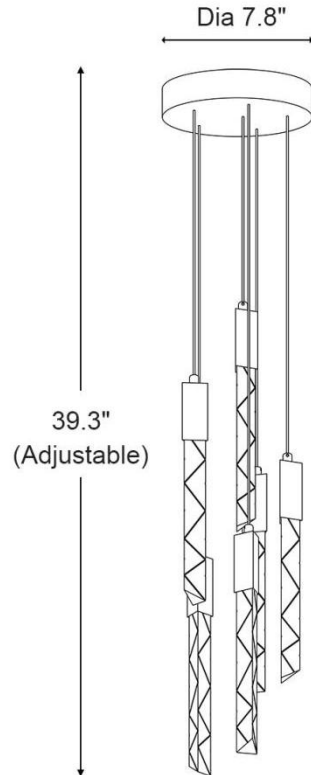

# SPECIFICATION SHEET

6 Lights

<b>Canopy Diameter</b>	7.8in	<b>Bulb Included</b>	Yes	<b>Voltage</b>	110V/220V
<b>Overall Height</b>	39.3in	<b>Number of Bulb</b>	6	<b>Driver Required</b>	Yes
<b>Wire Length</b>	27.5 in	<b>Wattage Per Bulb</b>	3W	<b>Power Source</b>	Hardwired
<b>Canopy Material</b>	Stainless Steel	<b>Total Power</b>	18W	<b>Sloped Ceiling</b>	No
<b>Lampshade Material</b>	Stainless Steel+Crystal	<b>Color Temperature</b>	3000K	<b>Assembly Required</b>	Yes
<b>Canopy Finish</b>	Gold/Chrome	<b>CRI(Ra)</b>	>90CRI	<b>Product Warranty</b>	2 years
<b>Light Source Type</b>	LED Strip	<b>Dimmable</b>	Yes		

# SPECIFICATION SHEET

9 Lights

<b>Canopy Diameter</b>	11.8in	<b>Bulb Included</b>	Yes	<b>Voltage</b>	110V/220V
<b>Overall Height</b>	39.3in	<b>Number of Bulb</b>	9	<b>Driver Required</b>	Yes
<b>Wire Length</b>	27.5 in	<b>Wa-ttage Per Bulb</b>	3W	<b>Power Source</b>	Hardwired
<b>Canopy Material</b>	Stainless Steel	<b>Total Power</b>	27W	<b>Sloped Ceiling</b>	No
<b>Lampshade Material</b>	Stainless Steel+Crystal	<b>Color Temperature</b>	3000K	<b>Assembly Required</b>	Yes
<b>Canopy Finish</b>	Gold/Chrome	<b>CRI(Ra)</b>	>90CRI	<b>Product Warranty</b>	2 years
<b>Light Source Type</b>	LED Strip	<b>Dimmable</b>	Yes		

# SPECIFICATION SHEET

**12 Lights**

<b>Canopy Diameter</b>	13.8in	<b>Bulb Included</b>	Yes	<b>Voltage</b>	110V/220V
<b>Overall Height</b>	47.2in	<b>Number of Bulb</b>	12	<b>Driver Required</b>	Yes
<b>Wire Length</b>	35.4 in	<b>Wattage Per Bulb</b>	3W	<b>Power Source</b>	Hardwired
<b>Canopy Material</b>	Stainless Steel	<b>Total Power</b>	36W	<b>Sloped Ceiling</b>	No
<b>Lampshade Material</b>	Stainless Steel+Crystal	<b>Color Temperature</b>	3000K	<b>Assembly Required</b>	Yes
<b>Canopy Finish</b>	Gold/Chrome	<b>CRI(Ra)</b>	>90CRI	<b>Product Warranty</b>	2 years
<b>Light Source Type</b>	LED Strip	<b>Dimmable</b>	Yes		