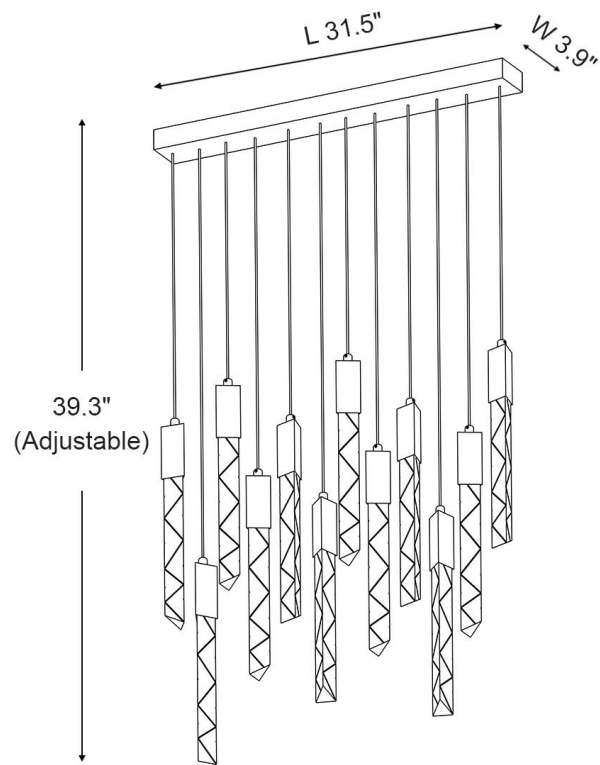

SPECIFICATION SHEET

12 Lights(Rectangular)

Canopy Size	L31.5in* W3.9in	Bulb Included	Yes	Voltage	110V/220V
Overall Height	39.3in	Number of Bulb	12	Driver Required	Yes
Wire Length	27.5 in	Wattage Per Bulb	3W	Power Source	Hardwired
Canopy Material	Stainless Steel	Total Power	36W	Sloped Ceiling	No
Lampshade Material	Stainless Steel+Crystal	Color Temperature	3000K	Assembly Required	Yes
Canopy Finish	Gold/Chrome	CRI(Ra)	>90CRI	Product Warranty	2 years
Light Source Type	LED Strip	Dimmable	Yes