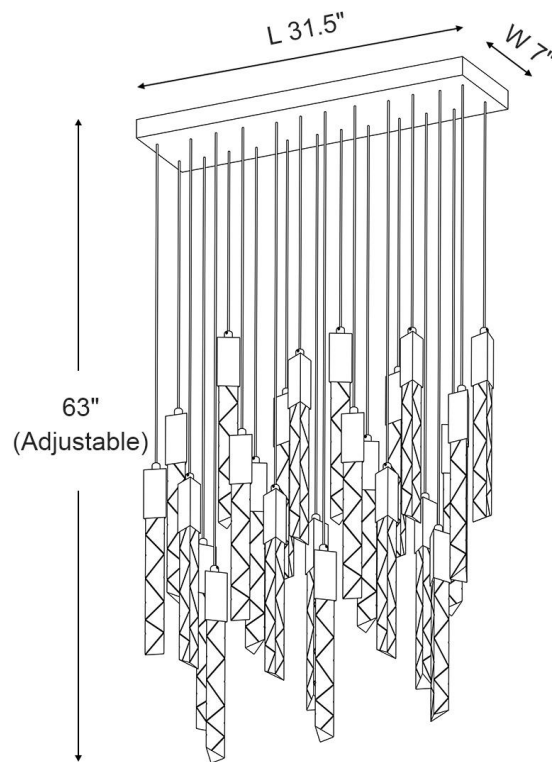

SPECIFICATION SHEET

24 Lights(Rectangular)

Canopy Size	L31.5in * W7in	Bulb Included	Yes	Voltage	110V/220V
Overall Height	63in	Number of Bulb	24	Driver Required	Yes
Wire Length	51 in	Wattage Per Bulb	3W	Power Source	Hardwired
Canopy Material	Stainless Steel	Total Power	72W	Sloped Ceiling	No
Lampshade Material	Stainless Steel+Crystal	Color Temperature	3000K	Assembly Required	Yes
Canopy Finish	Gold/Chrome	CRI(Ra)	>90CRI	Product Warranty	2 years
Light Source Type	LED Strip	Dimmable	Yes