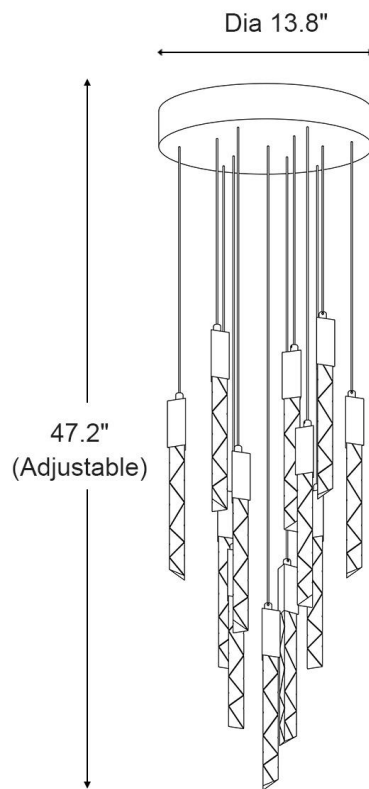

# SPECIFICATION SHEET

6 Lights

<b>Canopy Diameter</b>	7.8in	<b>Bulb Included</b>	Yes	<b>Voltage</b>	110V/220V
<b>Overall Height</b>	39.3in	<b>Number of Bulb</b>	6	<b>Driver Required</b>	Yes
<b>Wire Length</b>	27.5 in	<b>Wattage Per Bulb</b>	3W	<b>Power Source</b>	Hardwired
<b>Canopy Material</b>	Stainless Steel	<b>Total Power</b>	18W	<b>Sloped Ceiling</b>	No
<b>Lampshade Material</b>	Stainless Steel+Crystal	<b>Color Temperature</b>	3000K	<b>Assembly Required</b>	Yes
<b>Canopy Finish</b>	Gold/Chrome	<b>CRI(Ra)</b>	>90CRI	<b>Product Warranty</b>	2 years
<b>Light Source Type</b>	LED Strip	<b>Dimmable</b>	Yes		

# SPECIFICATION SHEET

9 Lights

<b>Canopy Diameter</b>	11.8in	<b>Bulb Included</b>	Yes	<b>Voltage</b>	110V/220V
<b>Overall Height</b>	39.3in	<b>Number of Bulb</b>	9	<b>Driver Required</b>	Yes
<b>Wire Length</b>	27.5 in	<b>Wa-ttage Per Bulb</b>	3W	<b>Power Source</b>	Hardwired
<b>Canopy Material</b>	Stainless Steel	<b>Total Power</b>	27W	<b>Sloped Ceiling</b>	No
<b>Lampshade Material</b>	Stainless Steel+Crystal	<b>Color Temperature</b>	3000K	<b>Assembly Required</b>	Yes
<b>Canopy Finish</b>	Gold/Chrome	<b>CRI(Ra)</b>	>90CRI	<b>Product Warranty</b>	2 years
<b>Light Source Type</b>	LED Strip	<b>Dimmable</b>	Yes		

# SPECIFICATION SHEET

**12 Lights**

<b>Canopy Diameter</b>	13.8in	<b>Bulb Included</b>	Yes	<b>Voltage</b>	110V/220V
<b>Overall Height</b>	47.2in	<b>Number of Bulb</b>	12	<b>Driver Required</b>	Yes
<b>Wire Length</b>	35.4 in	<b>Wattage Per Bulb</b>	3W	<b>Power Source</b>	Hardwired
<b>Canopy Material</b>	Stainless Steel	<b>Total Power</b>	36W	<b>Sloped Ceiling</b>	No
<b>Lampshade Material</b>	Stainless Steel+Crystal	<b>Color Temperature</b>	3000K	<b>Assembly Required</b>	Yes
<b>Canopy Finish</b>	Gold/Chrome	<b>CRI(Ra)</b>	>90CRI	<b>Product Warranty</b>	2 years
<b>Light Source Type</b>	LED Strip	<b>Dimmable</b>	Yes		