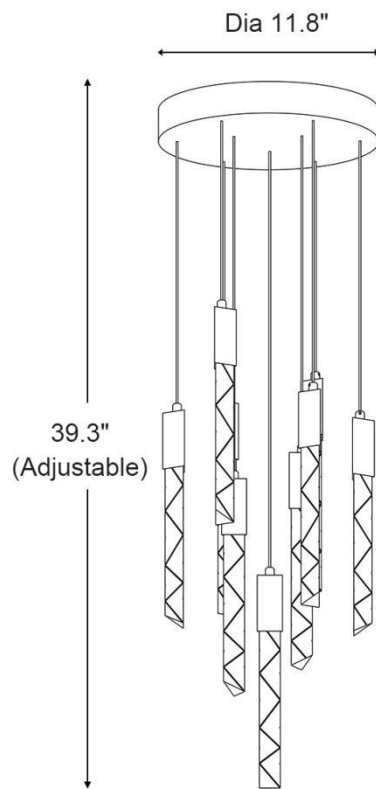

# SPECIFICATION SHEET

6 Lights

<b>Canopy Diameter</b>	7.8in	<b>Bulb Included</b>	Yes	<b>Voltage</b>	110V/220V
<b>Overall Height</b>	39.3in	<b>Number of Bulb</b>	6	<b>Driver Required</b>	Yes
<b>Wire Length</b>	27.5 in	<b>Wattage Per Bulb</b>	3W	<b>Power Source</b>	Hardwired
<b>Canopy Material</b>	Stainless Steel	<b>Total Power</b>	18W	<b>Sloped Ceiling</b>	No
<b>Lampshade Material</b>	Stainless Steel+Crystal	<b>Color Temperature</b>	3000K	<b>Assembly Required</b>	Yes
<b>Canopy Finish</b>	Gold/Chrome	<b>CRI(Ra)</b>	>90CRI	<b>Product Warranty</b>	2 years
<b>Light Source Type</b>	LED Strip	<b>Dimmable</b>	Yes		

# SPECIFICATION SHEET

9 Lights

<b>Canopy Diameter</b>	11.8in	<b>Bulb Included</b>	Yes	<b>Voltage</b>	110V/220V
<b>Overall Height</b>	39.3in	<b>Number of Bulb</b>	9	<b>Driver Required</b>	Yes
<b>Wire Length</b>	27.5 in	<b>Wa-ttage Per Bulb</b>	3W	<b>Power Source</b>	Hardwired
<b>Canopy Material</b>	Stainless Steel	<b>Total Power</b>	27W	<b>Sloped Ceiling</b>	No
<b>Lampshade Material</b>	Stainless Steel+Crystal	<b>Color Temperature</b>	3000K	<b>Assembly Required</b>	Yes
<b>Canopy Finish</b>	Gold/Chrome	<b>CRI(Ra)</b>	>90CRI	<b>Product Warranty</b>	2 years
<b>Light Source Type</b>	LED Strip	<b>Dimmable</b>	Yes		

# SPECIFICATION SHEET

**12 Lights**

<b>Canopy Diameter</b>	13.8in	<b>Bulb Included</b>	Yes	<b>Voltage</b>	110V/220V
<b>Overall Height</b>	47.2in	<b>Number of Bulb</b>	12	<b>Driver Required</b>	Yes
<b>Wire Length</b>	35.4 in	<b>Wattage Per Bulb</b>	3W	<b>Power Source</b>	Hardwired
<b>Canopy Material</b>	Stainless Steel	<b>Total Power</b>	36W	<b>Sloped Ceiling</b>	No
<b>Lampshade Material</b>	Stainless Steel+Crystal	<b>Color Temperature</b>	3000K	<b>Assembly Required</b>	Yes
<b>Canopy Finish</b>	Gold/Chrome	<b>CRI(Ra)</b>	>90CRI	<b>Product Warranty</b>	2 years
<b>Light Source Type</b>	LED Strip	<b>Dimmable</b>	Yes		