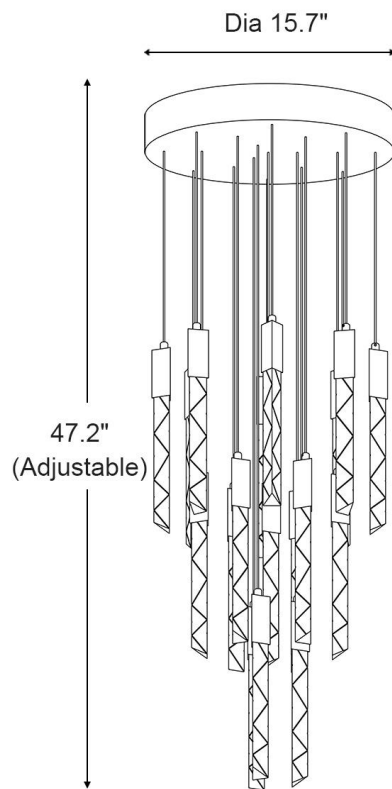

SPECIFICATION SHEET

18 Lights

Canopy Diameter	15.7in	Bulb Included	Yes	Voltage	110V/220V
Overall Height	47.2in	Number of Bulb	18	Driver Required	Yes
Wire Length	35.4 in	Wattage Per Bulb	3W	Power Source	Hardwired
Canopy Material	Stainless Steel	Total Power	54W	Sloped Ceiling	No
Lampshade Material	Stainless Steel+Crystal	Color Temperature	3000K	Assembly Required	Yes
Canopy Finish	Gold/Chrome	CRI(Ra)	>90CRI	Product Warranty	2 years
Light Source Type	LED Strip	Dimmable	Yes