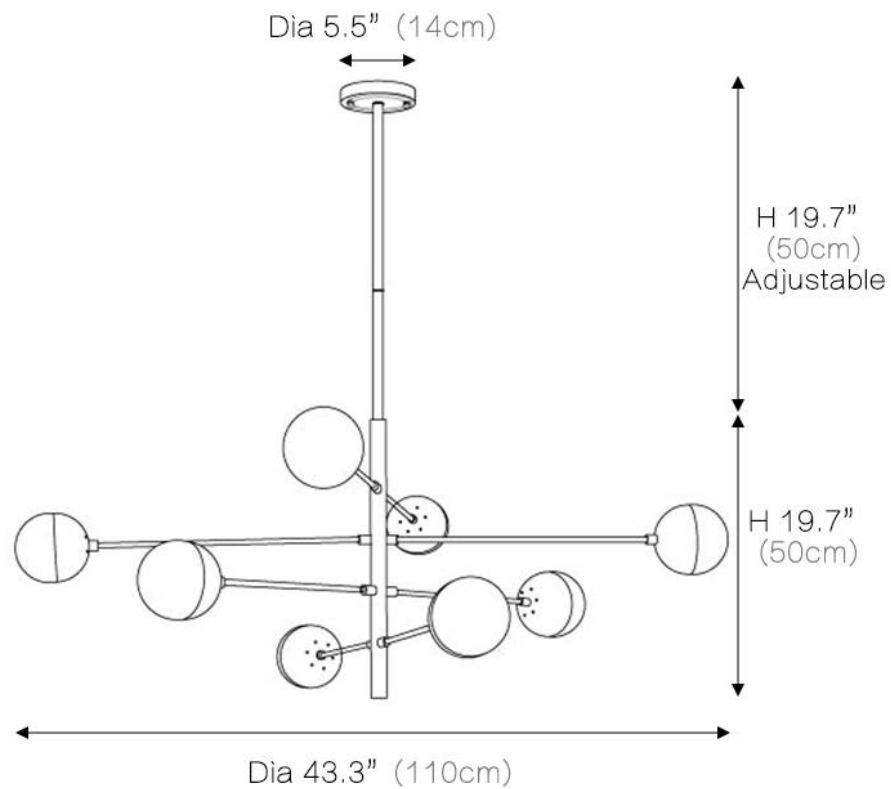

Compass Chandelier

This elegant chandelier from the Compass collection features a stunning golden antique brass finish.

The material uses a combination of glass and metal for durability

Its intricate detailing adds an air of sophistication to any room and is perfect for your decor.

Illuminate your space with style and elegance that is guaranteed to impress.

SPECIFICATION SHEET

Canopy Diameter	4.7in	Finish	Brass	Dimmable	Yes
Boom Height	19.6in	Light Source Type	G9	Voltage	110V/220V
Height	15.7in	Bulb Included	Yes	Driver Required	No
Width	32.7in	Number of Bulb	6	Sloped Ceiling	Not Compatible
Canopy Material	Metal	Wattage Per Bulb	5W	Assembly Required	Yes
Lampshade Material	Glass	Color Temperature	3000K	Product Warranty	2 years

SPECIFICATION SHEET

Canopy Diameter	5.5in	Finish	Brass	Dimmable	Yes
Boom Height	19.6in	Light Source Type	G9	Voltage	110V/220V
Height	19.7in	Bulb Included	Yes	Driver Required	No
Width	43.3in	Number of Bulb	8	Sloped Ceiling	Not Compatible
Canopy Material	Metal	Wattage Per Bulb	5W	Assembly Required	Yes
Lampshade Material	Glass	Color Temperature	3000K	Product Warranty	2 years

SPECIFICATION SHEET

Canopy Diameter	5.5in	Finish	Brass	Dimmable	Yes
Boom Height	19.7in	Light Source Type	G9	Voltage	110V/220V
Height	23.6in	Bulb Included	Yes	Driver Required	No
Width	43.3in	Number of Bulb	10	Sloped Ceiling	Not Compatible
Canopy Material	Metal	Wattage Per Bulb	5W	Assembly Required	Yes
Lampshade Material	Glass	Color Temperature	3000K	Product Warranty	2 years