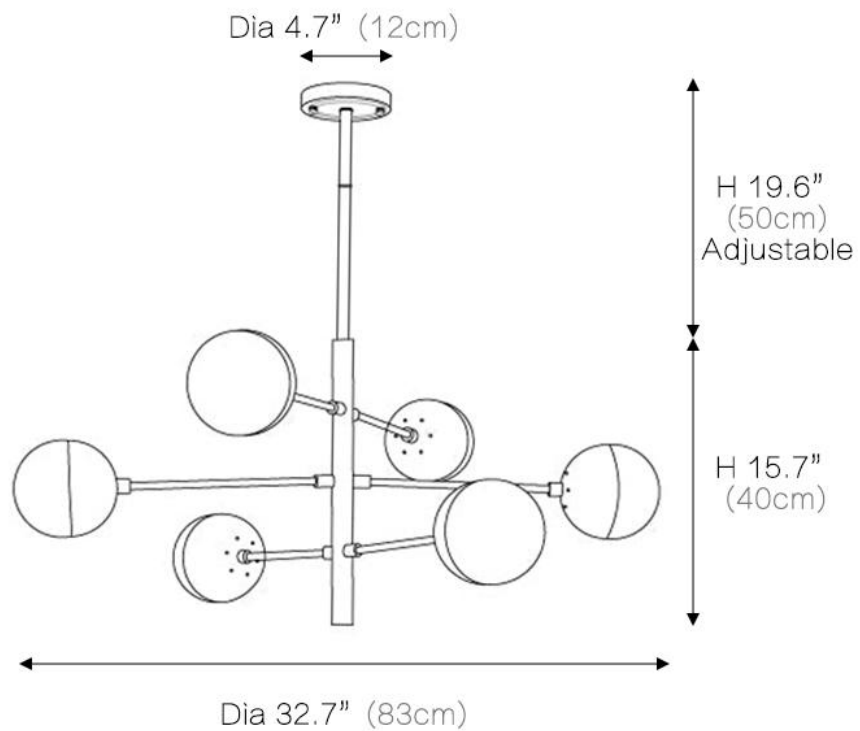

Illuminate your space with style and elegance that is guaranteed to impress.

SPECIFICATION SHEET

Canopy Diameter	4.7in	Finish	Brass	Dimmable	Yes
Boom Height	19.6in	Light Source Type	G9	Voltage	110V/220V
Height	15.7in	Bulb Included	Yes	Driver Required	No
Width	32.7in	Number of Bulb	6	Sloped Ceiling	Not Compatible
Canopy Material	Metal	Wattage Per Bulb	5W	Assembly Required	Yes
Lampshade Material	Glass	Color Temperature	3000K	Product Warranty	2 years

SPECIFICATION SHEET

Canopy Diameter	5.5in	Finish	Brass	Dimmable	Yes
Boom Height	19.6in	Light Source Type	G9	Voltage	110V/220V
Height	19.7in	Bulb Included	Yes	Driver Required	No
Width	43.3in	Number of Bulb	8	Sloped Ceiling	Not Compatible
Canopy Material	Metal	Wattage Per Bulb	5W	Assembly Required	Yes
Lampshade Material	Glass	Color Temperature	3000K	Product Warranty	2 years

SPECIFICATION SHEET

Canopy Diameter	5.5in	Finish	Brass	Dimmable	Yes
Boom Height	19.7in	Light Source Type	G9	Voltage	110V/220V
Height	23.6in	Bulb Included	Yes	Driver Required	No
Width	43.3in	Number of Bulb	10	Sloped Ceiling	Not Compatible
Canopy Material	Metal	Wattage Per Bulb	5W	Assembly Required	Yes
Lampshade Material	Glass	Color Temperature	3000K	Product Warranty	2 years