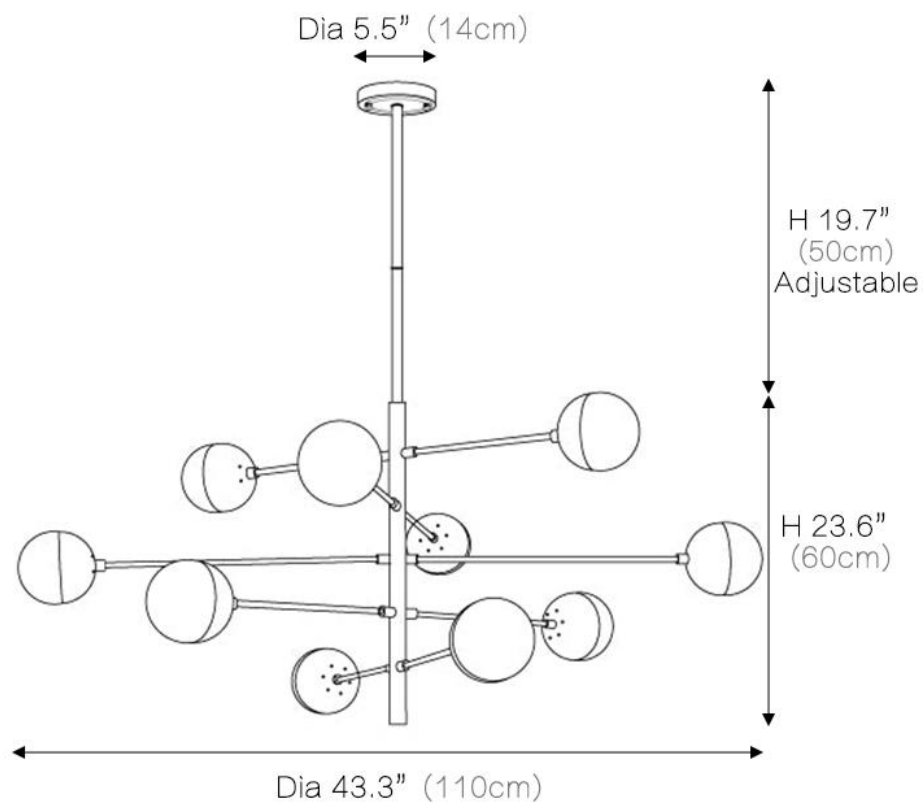

Illuminate your space with style and elegance that is guaranteed to impress.

SPECIFICATION SHEET

Canopy Diameter	4.7in	Finish	Brass	Dimmable	Yes
Boom Height	19.6in	Light Source Type	G9	Voltage	110V/220V
Height	15.7in	Bulb Included	Yes	Driver Required	No
Width	32.7in	Number of Bulb	6	Sloped Ceiling	Not Compatible
Canopy Material	Metal	Wattage Per Bulb	5W	Assembly Required	Yes
Lampshade Material	Glass	Color Temperature	3000K	Product Warranty	2 years

SPECIFICATION SHEET

Canopy Diameter	5.5in	Finish	Brass	Dimmable	Yes
Boom Height	19.6in	Light Source Type	G9	Voltage	110V/220V
Height	19.7in	Bulb Included	Yes	Driver Required	No
Width	43.3in	Number of Bulb	8	Sloped Ceiling	Not Compatible
Canopy Material	Metal	Wattage Per Bulb	5W	Assembly Required	Yes
Lampshade Material	Glass	Color Temperature	3000K	Product Warranty	2 years

SPECIFICATION SHEET

Canopy Diameter	5.5in	Finish	Brass	Dimmable	Yes
Boom Height	19.7in	Light Source Type	G9	Voltage	110V/220V
Height	23.6in	Bulb Included	Yes	Driver Required	No
Width	43.3in	Number of Bulb	10	Sloped Ceiling	Not Compatible
Canopy Material	Metal	Wattage Per Bulb	5W	Assembly Required	Yes
Lampshade Material	Glass	Color Temperature	3000K	Product Warranty	2 years