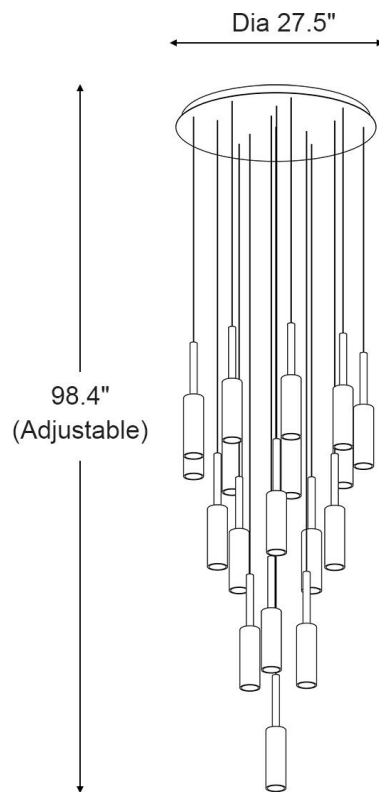

# SPECIFICATION SHEET

9 Lights

<b>Canopy Diameter</b>	23.6in	<b>Bulb Included</b>	Yes	<b>Voltage</b>	110V/220V
<b>Overall Height</b>	78.7in	<b>Number of Bulb</b>	9	<b>Driver Required</b>	No
<b>Wire Length</b>	61 in	<b>Wattage Per Bulb</b>	5W	<b>Sloped Ceiling</b>	No
<b>Canopy Material</b>	Stainless Steel	<b>Total Power</b>	45W	<b>Assembly Required</b>	Yes
<b>Lampshade Material</b>	Crystal	<b>Color Temperature</b>	3000K	<b>Product Warranty</b>	2 years
<b>Canopy Finish</b>	Black	<b>CRI(Ra)</b>	>80CRI		
<b>Light Source Type</b>	E12	<b>Dimmable</b>	Yes		

# SPECIFICATION SHEET

12 Lights

<b>Canopy Diameter</b>	23.6in	<b>Bulb Included</b>	Yes	<b>Voltage</b>	110V/220V
<b>Overall Height</b>	78.7in	<b>Number of Bulb</b>	12	<b>Driver Required</b>	No
<b>Wire Length</b>	61 in	<b>Wattage Per Bulb</b>	5W	<b>Sloped Ceiling</b>	No
<b>Canopy Material</b>	Stainless Steel	<b>Total Power</b>	60W	<b>Assembly Required</b>	Yes
<b>Lampshade Material</b>	Crystal	<b>Color Temperature</b>	3000K	<b>Product Warranty</b>	2 years
<b>Canopy Finish</b>	Black	<b>CRI(Ra)</b>	>80CRI		
<b>Light Source Type</b>	E12	<b>Dimmable</b>	Yes		

# SPECIFICATION SHEET

18 Lights

<b>Canopy Diameter</b>	27.5in	<b>Bulb Included</b>	Yes	<b>Voltage</b>	110V/220V
<b>Overall Height</b>	98.4in	<b>Number of Bulb</b>	18	<b>Driver Required</b>	No
<b>Wire Length</b>	80.7 in	<b>Wattage Per Bulb</b>	5W	<b>Sloped Ceiling</b>	No
<b>Canopy Material</b>	Stainless Steel	<b>Total Power</b>	90W	<b>Assembly Required</b>	Yes
<b>Lampshade Material</b>	Crystal	<b>Color Temperature</b>	3000K	<b>Product Warranty</b>	2 years
<b>Canopy Finish</b>	Black	<b>CRI(Ra)</b>	>80CRI		
<b>Light Source Type</b>	E12	<b>Dimmable</b>	Yes		