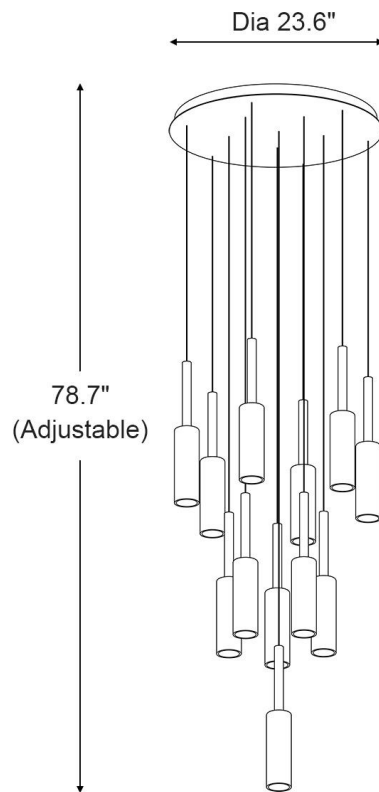

# SPECIFICATION SHEET

9 Lights

<b>Canopy Diameter</b>	23.6in	<b>Bulb Included</b>	Yes	<b>Voltage</b>	110V/220V
<b>Overall Height</b>	78.7in	<b>Number of Bulb</b>	9	<b>Driver Required</b>	No
<b>Wire Length</b>	61 in	<b>Wattage Per Bulb</b>	5W	<b>Sloped Ceiling</b>	No
<b>Canopy Material</b>	Stainless Steel	<b>Total Power</b>	45W	<b>Assembly Required</b>	Yes
<b>Lampshade Material</b>	Crystal	<b>Color Temperature</b>	3000K	<b>Product Warranty</b>	2 years
<b>Canopy Finish</b>	Black	<b>CRI(Ra)</b>	>80CRI		
<b>Light Source Type</b>	E12	<b>Dimmable</b>	Yes		

# SPECIFICATION SHEET

12 Lights

<b>Canopy Diameter</b>	23.6in	<b>Bulb Included</b>	Yes	<b>Voltage</b>	110V/220V
<b>Overall Height</b>	78.7in	<b>Number of Bulb</b>	12	<b>Driver Required</b>	No
<b>Wire Length</b>	61 in	<b>Wattage Per Bulb</b>	5W	<b>Sloped Ceiling</b>	No
<b>Canopy Material</b>	Stainless Steel	<b>Total Power</b>	60W	<b>Assembly Required</b>	Yes
<b>Lampshade Material</b>	Crystal	<b>Color Temperature</b>	3000K	<b>Product Warranty</b>	2 years
<b>Canopy Finish</b>	Black	<b>CRI(Ra)</b>	>80CRI		
<b>Light Source Type</b>	E12	<b>Dimmable</b>	Yes		

# SPECIFICATION SHEET

18 Lights

<b>Canopy Diameter</b>	27.5in	<b>Bulb Included</b>	Yes	<b>Voltage</b>	110V/220V
<b>Overall Height</b>	98.4in	<b>Number of Bulb</b>	18	<b>Driver Required</b>	No
<b>Wire Length</b>	80.7 in	<b>Wattage Per Bulb</b>	5W	<b>Sloped Ceiling</b>	No
<b>Canopy Material</b>	Stainless Steel	<b>Total Power</b>	90W	<b>Assembly Required</b>	Yes
<b>Lampshade Material</b>	Crystal	<b>Color Temperature</b>	3000K	<b>Product Warranty</b>	2 years
<b>Canopy Finish</b>	Black	<b>CRI(Ra)</b>	>80CRI		
<b>Light Source Type</b>	E12	<b>Dimmable</b>	Yes		