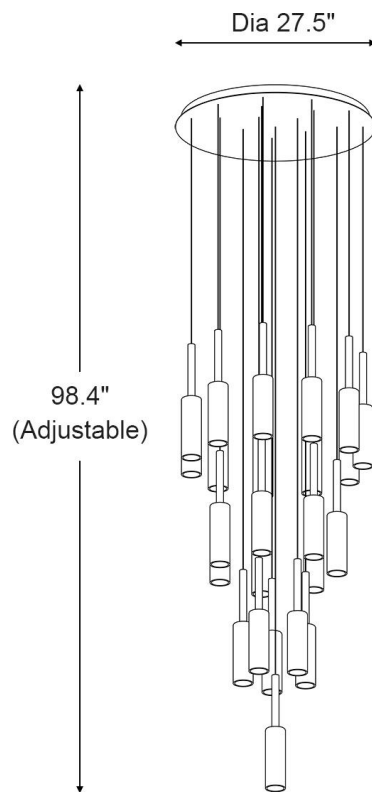

SPECIFICATION SHEET

24 Lights

Canopy Diameter	27.5in	Bulb Included	Yes	Voltage	110V/220V
Overall Height	98.4in	Number of Bulb	24	Driver Required	No
Wire Length	80.7 in	Wattage Per Bulb	5W	Sloped Ceiling	No
Canopy Material	Stainless Steel	Total Power	120W	Assembly Required	Yes
Lampshade Material	Crystal	Color Temperature	3000K	Product Warranty	2 years
Canopy Finish	Black	CRI(Ra)	>80CRI		
Light Source Type	E12	Dimmable	Yes