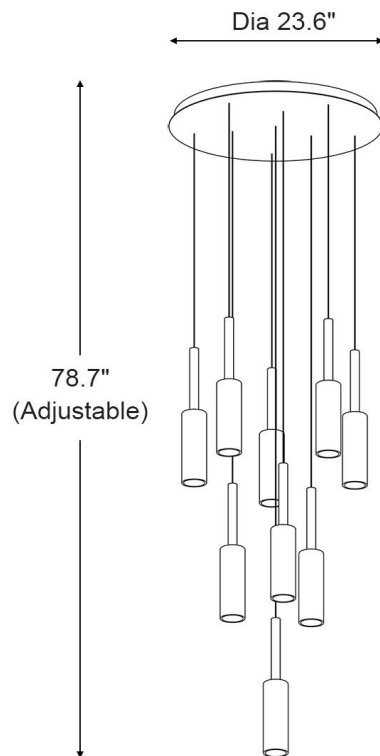

# SPECIFICATION SHEET

9 Lights

<b>Canopy Diameter</b>	23.6in	<b>Bulb Included</b>	Yes	<b>Voltage</b>	110V/220V
<b>Overall Height</b>	78.7in	<b>Number of Bulb</b>	9	<b>Driver Required</b>	No
<b>Wire Length</b>	61 in	<b>Wattage Per Bulb</b>	5W	<b>Sloped Ceiling</b>	No
<b>Canopy Material</b>	Stainless Steel	<b>Total Power</b>	45W	<b>Assembly Required</b>	Yes
<b>Lampshade Material</b>	Crystal	<b>Color Temperature</b>	3000K	<b>Product Warranty</b>	2 years
<b>Canopy Finish</b>	Black	<b>CRI(Ra)</b>	>80CRI		
<b>Light Source Type</b>	E12	<b>Dimmable</b>	Yes		

# SPECIFICATION SHEET

18 Lights

<b>Canopy Diameter</b>	27.5in	<b>Bulb Included</b>	Yes	<b>Voltage</b>	110V/220V
<b>Overall Height</b>	98.4in	<b>Number of Bulb</b>	18	<b>Driver Required</b>	No
<b>Wire Length</b>	80.7 in	<b>Wattage Per Bulb</b>	5W	<b>Sloped Ceiling</b>	No
<b>Canopy Material</b>	Stainless Steel	<b>Total Power</b>	90W	<b>Assembly Required</b>	Yes
<b>Lampshade Material</b>	Crystal	<b>Color Temperature</b>	3000K	<b>Product Warranty</b>	2 years
<b>Canopy Finish</b>	Black	<b>CRI(Ra)</b>	>80CRI		
<b>Light Source Type</b>	E12	<b>Dimmable</b>	Yes		

# SPECIFICATION SHEET

24 Lights

<b>Canopy Diameter</b>	27.5in	<b>Bulb Included</b>	Yes	<b>Voltage</b>	110V/220V
<b>Overall Height</b>	98.4in	<b>Number of Bulb</b>	24	<b>Driver Required</b>	No
<b>Wire Length</b>	80.7 in	<b>Wattage Per Bulb</b>	5W	<b>Sloped Ceiling</b>	No
<b>Canopy Material</b>	Stainless Steel	<b>Total Power</b>	120W	<b>Assembly Required</b>	Yes
<b>Lampshade Material</b>	Crystal	<b>Color Temperature</b>	3000K	<b>Product Warranty</b>	2 years
<b>Canopy Finish</b>	Black	<b>CRI(Ra)</b>	>80CRI		
<b>Light Source Type</b>	E12	<b>Dimmable</b>	Yes		